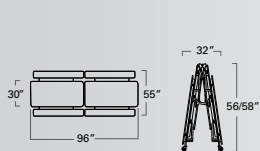

STANDARD HEIGHT FOR DOOR CLEARANCE
Our tables easily clear standard 7' door frames.

CENTER LEGS provide additional load bearing capacity. Holds up to the rigors of the school environment.

EdgeGuard™ EdgeGuard (standard) with 5/8" M3 particle board.

 Made in the USA

5 9 t v b e n c h q u i c k s p e c s

59TV BENCH TABLE - 8' (27"/29" high)
59TV23293008-BNCH
59TV23273008-BNCH

59TV BENCH TABLE - 10' (27"/29" high)
59TV23293010-BNCH
59TV23273010-BNCH
59TV23293010W-BNCH (Wave)
59TV23273010W-BNCH (Wave)