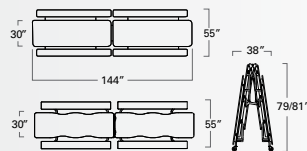

STANDARD HEIGHT FOR DOOR CLEARANCE
Our tables easily clear standard 7' door frames.

CENTER LEGS provide additional load bearing capacity. Holds up to the rigors of the school environment.

EdgeGuard™ EdgeGuard (standard) with 5/8" M3 particle board.

 Made in the USA

5 9 t v b e n c h q u i c k s p e c s

59TV BENCH TABLE - 8' (27"/29" high)
59TV23293008-BNCH
59TV23273008-BNCH

59TV BENCH TABLE - 10' (27"/29" high)
59TV23293010-BNCH
59TV23273010-BNCH
59TV23293010W-BNCH (Wave)
59TV23273010W-BNCH (Wave)

59TV BENCH TABLE - 12' (27"/29" high)
59TV23293012-BNCH
59TV23273012-BNCH
59TV23293012W-BNCH (Wave)
59TV23273012W-BNCH (Wave)

Associations and Purchasing Groups:

palmer HAMILTON

143 S. Jackson Street
Elkhorn, WI 53121-1911