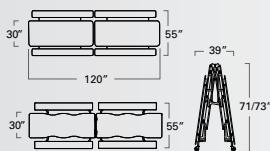

STANDARD HEIGHT FOR DOOR CLEARANCE
Our tables easily clear standard 7' door frames.

CENTER LEGS provide additional load bearing capacity. Holds up to the rigors of the school environment.

EdgeGuard™ EdgeGuard (standard) with 5/8" M3 particle board.

 Made in the USA

5 9 t v b e n c h q u i c k s p e c s

59TV BENCH TABLE - 8' (27"/29" high)
59TV23293008-BNCH
59TV23273008-BNCH

59TV BENCH TABLE - 10' (27"/29" high)
59TV23293010-BNCH
59TV23273010-BNCH
59TV23293010W-BNCH (Wave)
59TV23273010W-BNCH (Wave)