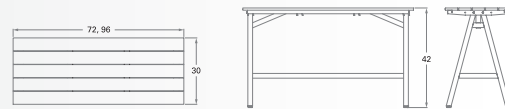

Centra tables pair well with our chairs, Jackson and Encore Metal (indoors) and Tiki (outdoors):

JACKSON

ENCORE₂

TIKI

centra quick specs

30" H Centra Table

42" H Centra Table

30" H Centra Picnic Table