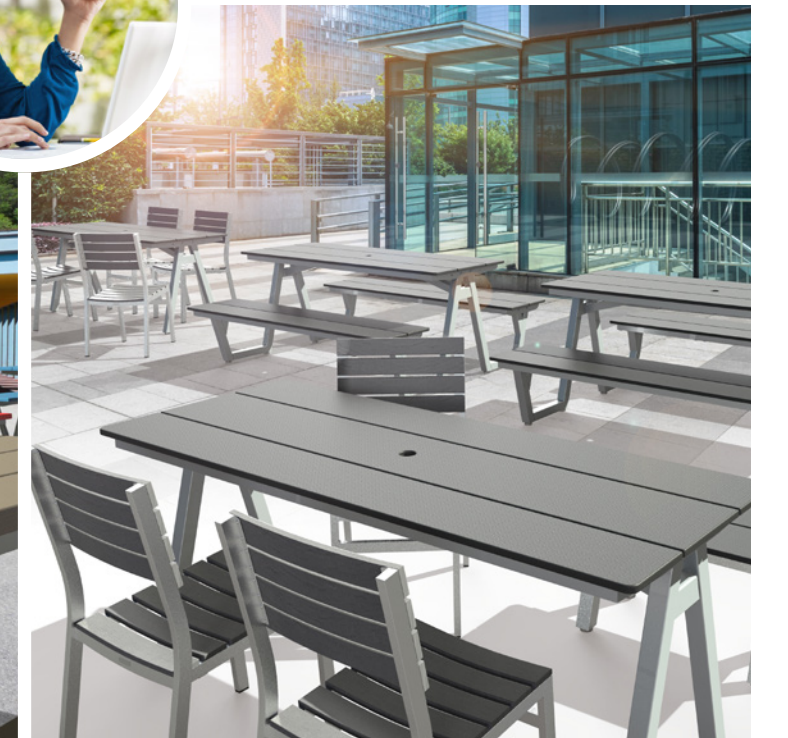

Tables below: CEN24303072A, CEN24303072T and CEN24171572B Tables and Benches with Metallic Silver frames, standard glides on all pieces, Multi-sized Boards in Gray