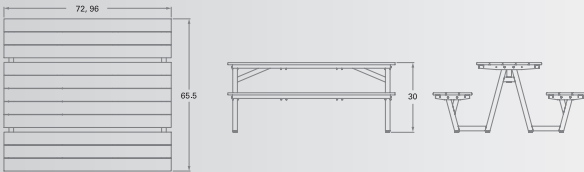

Centra tables pair well with our chairs, Jackson and Encore Metal (indoors) and Tiki (outdoors):

JACKSON

ENCORE₂

TIKI

centra quick specs

30" H Centra Table

42" H Centra Table

30" H Centra Picnic Table