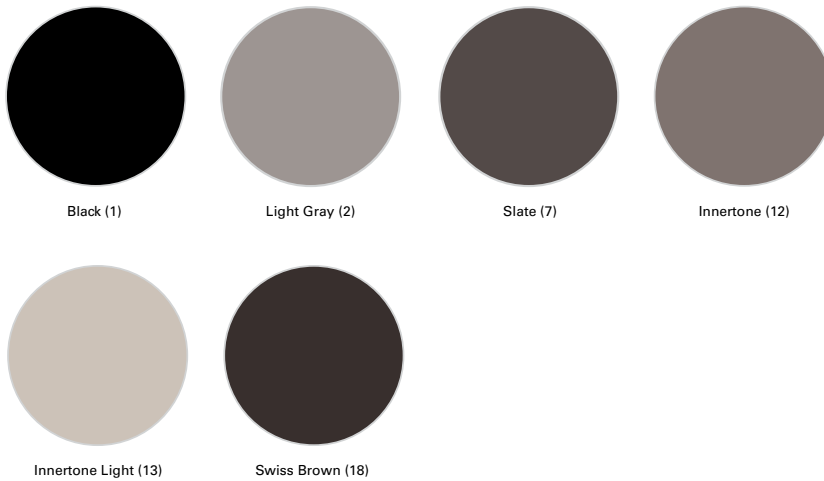

SMARTedge

SMARTedge is a “gorilla tough” urethane edge that is not only rugged but 65% of the material consists of renewable bio-based resource. SMARTedge is a design favorite for its contemporary styling and its ergonomic comfort:

- SMARTedge has antimicrobial additives which include antibacterial and antifungal properties to ward off possible infectious germs.
- The SMARTedge urethane creates a liquid tight seal to the laminate and substrate.
- Custom color matching available to match your specific need.
- UV stabilizers in material for protecting against color fade and break-down.

Note:

- For orders with non standard colors of 20 units or less, an upcharge of $375 list per order per color will be applied.

Standard SMARTedge Colors: