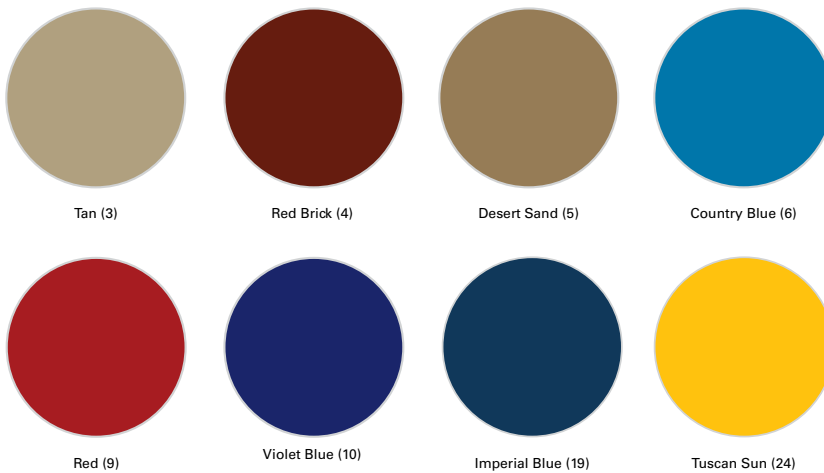

Non-Standard SMARTedge Colors: