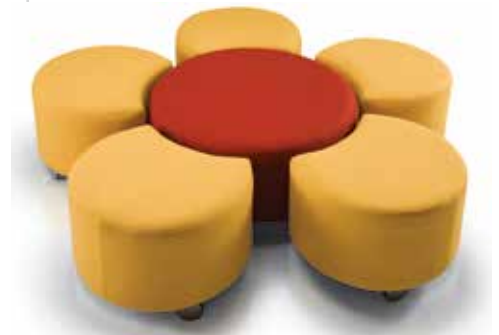

The Daisy is perfect for locations that need flexible seating in casual situations.

FEATURES

- Unlimited fabric selections and combinations to coordinate with other furniture in a setting.
- Simple forms fit together in multiple combinations, allowing creative floor plans and seating options.
- Sturdy construction for long life.

CONSTRUCTION

- Base is made of 23/32 plywood held together with screws, dowels and glue. Foam is glued in place. Fabric is hand sewn and assembled.
- Materials are CARB Phase 2 compliant, meeting standards in California for allowable levels of formaldehyde emissions. The Daisy line is safe for use in schools, libraries and other locations with young and vulnerable audiences.

FOAM

- Durable, high quality foam of 2.8 lb density
- Superior firm foam with rating of 80 ILD.
- Meets flammability requirements of California TB-117.

FABRICS

- Daisy ottomans and petals are constructed with high quality materials covered in your choice of fabrics. See our website for approved fabric selections.
- Customers may provide the fabric, but our staff must approve the selection before the order can be submitted.
- 30" ottoman = 3 yards of fabric
- 36" ottoman = 3.5 yards of fabric
- 42" ottoman = 5.0 yards of fabric
- Set of 5 petals = 6.0 yards of fabric

Endless layout possibilities allow for fun and creative seating

- Glides are 5/16" – 18 threaded nickel-plated steel with non-marring nylon bottom. Adjustable with 7/16 wrench. Approximately 1-3/8" of adjustment. Base diameter is 1-3/8".
- Casters are 3" with an outer wheel made of nylon, and an inner wheel made of ABS plastic with a steel mounting plate. Load rating of 154 pounds per caster.
- Legs are chrome-plated 19-gauge steel that are 4" long and 1 3/16" diameter. The load rating is 66 pounds per leg.