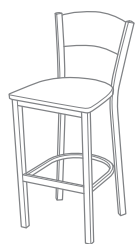

		
Wood Solid (SO)	Wood Squares (SQ)	Wood Apple (APP)
		
Wood Slots (SL)	Wood Circle (CI)	Button Seat (BS)

frame options

Standard Height Non-Stacking

Standard Height Stacking
(flaired rear legs)

Pub Height

Fixed Standard Height
(with or without back)

Fixed Pub Height
(with or without back)
(foot rest)

seat materials

Wood

Fiberglass

(See pricer for grades)

Upholstered

(See pricer for grades)