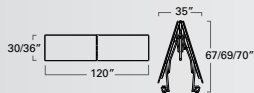

**STANDARD HEIGHT FOR DOOR CLEARANCE**  
Our tables easily clear standard 7' door frames.

**EdgeGuard™/SmartEdge** EdgeGuard (standard) with 3/4" M3 particle board. SmartEdge with 3/4" M3 particle board. Call for availability.

 Made in the USA

23M (23M15303612EL)

2 3 m / m t   q u i c k   s p e c s

- 23M/MT RECTANGULAR TABLE - 8'**  
(27"/29" high)
- 23M15293008
  - 23M15273008
  - 23M15293608
  - 23M15273608
  - 23M17293008-MT
  - 23M17293608-MT

- 23M/MT RECTANGULAR TABLE - 10'**  
(27"/29"/30" high)
- 23M15293010
  - 23M15273010
  - 23M15293610
  - 23M15273610
  - 23M15303010 (WHEELCHAIR)
  - 23M15303610 (WHEELCHAIR)
  - 23M17293010-MT
  - 23M17293610-MT