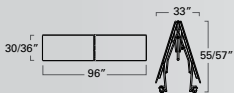

FOLDABLE 23M/MT

The 23M's are simple and versatile mobile tables.

*Standard height  
door clearance.*

23M (23M15273010)

**CENTER LATCHES** lock automatically in the up or down position. Safer table operation.

**STANDARD HEIGHT FOR DOOR CLEARANCE**  
Our tables easily clear standard 7' door frames.

**EdgeGuard™/SmartEdge** EdgeGuard (standard) with 3/4" M3 particle board. SmartEdge with 3/4" M3 particle board. Call for availability.

 Made in the USA

23M (23M15303612EL)

2 3 m / m t   q u i c k   s p e c s

- 23M/MT RECTANGULAR TABLE - 8'**  
(27"/29" high)
- 23M15293008
  - 23M15273008
  - 23M15293608
  - 23M15273608
  - 23M17293008-MT
  - 23M17293608-MT

- 23M/MT RECTANGULAR TABLE - 10'**  
(27"/29"/30" high)
- 23M15293010
  - 23M15273010
  - 23M15293610
  - 23M15273610
  - 23M15303010 (WHEELCHAIR)
  - 23M15303610 (WHEELCHAIR)
  - 23M17293010-MT
  - 23M17293610-MT