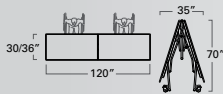

1. **23M/MT RECTANGULAR TABLE - 10'**
   (30" high)
2. 23M15303010
   - 23M15303610
   - 23M15303010-MT
   - 23M15303610-MT