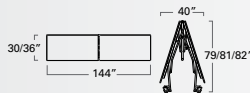

**STANDARD HEIGHT FOR DOOR CLEARANCE**  
Our tables easily clear standard 7' door frames.

**EdgeGuard™/SmartEdge** EdgeGuard (standard) with 3/4" M3 particle board. SmartEdge with 3/4" M3 particle board. Call for availability.

 Made in the USA

23M (23M15303612EL)

2 3 m / m t   q u i c k   s p e c s

- 23M/MT RECTANGULAR TABLE - 8'**  
(27"/29" high)
- 23M15293008
  - 23M15273008
  - 23M15293608
  - 23M15273608
  - 23M17293008-MT
  - 23M17293608-MT

- 23M/MT RECTANGULAR TABLE - 10'**  
(27"/29"/30" high)
- 23M15293010
  - 23M15273010
  - 23M15293610
  - 23M15273610
  - 23M15303010 (WHEELCHAIR)
  - 23M15303610 (WHEELCHAIR)
  - 23M17293010-MT
  - 23M17293610-MT