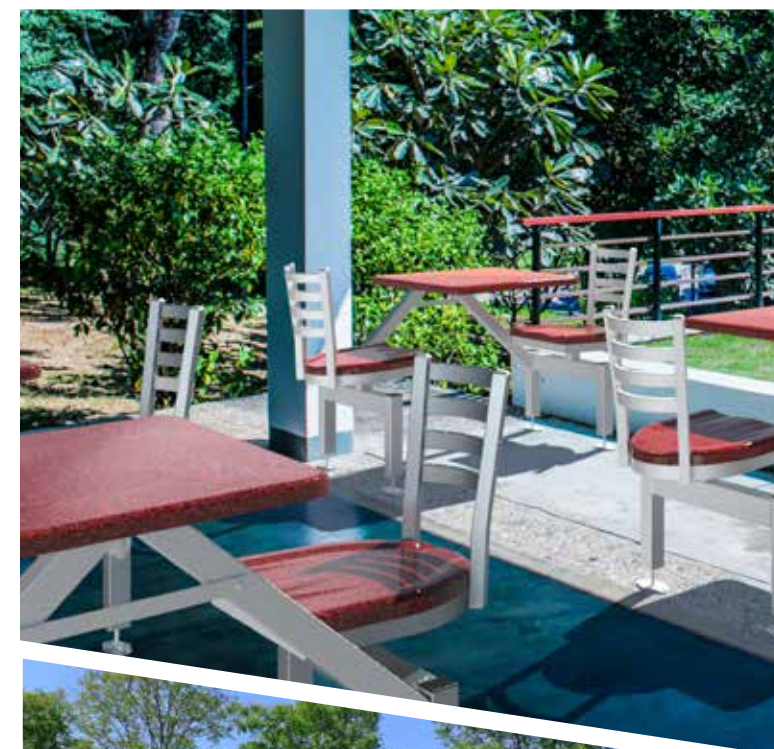

our outdoor brands:

GETZEN

Our outdoor furniture collection features four versatile brands designed to meet the needs of schools, restaurants, parks, and corporate offices. Each line combines durability with style, ensuring functionality in high traffic areas.

Covey

CENTRA

TIKi