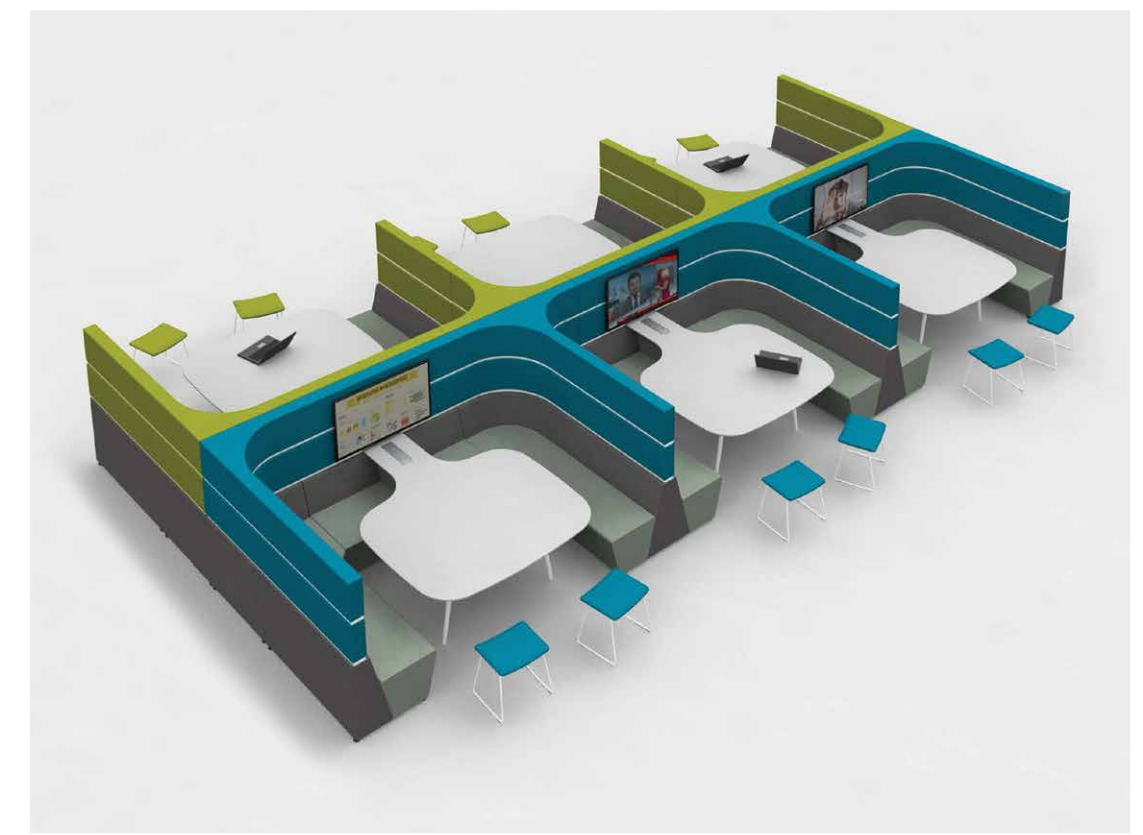

# IN

possibilities.

H-Shape

Hive.

Hive. with legs

Squared U-Shape with integral Media screen

90° Pod

C-Shape

90° Pod

Stepped LShape

Booth with integral table

S-Shape

U-Shape

Curved U-Shape

Curved U-Shape with freestanding Media screen

Hive 90° Pod Canopy

Hive Teleconference

transforming public places to productive spaces 

Hive.

palmer HAMILTON

licensed from Connection.uk • designed by Roger Webb Associates

Landing Zone Media space Break-out Concourse  
hot space Landing zone Phone booth Group learning  
space Private space Study space Cafeteria Dining  
Meeting space Recharging zone Library Lounge  
Third Space Space in between Collaborative space  
Teaming Reception Landing Zone Media space  
Break-out Library Lounge Third Space Space in  
between Collaborative space Teaming Reception  
Space in between Media  space  
Recharging zone Concourse hot  
space Landing zone Cafeteria  
Group learning space Private  
space Teaming space Cafeteria  
Dining Meeting space Recharging  
zone Collaborative space Lounge Third  
Space Landing Zone Reception Landing Zone Media  
space Teleconference Library Space in between  
Collaborative space Teaming Reception Landing  
Zone Media space Break-out Concourse hot space  
Landing zone Phone booth Group learning space  
Private space Study space Cafeteria Dining Meeting  
space Recharging zone Library Lounge Third Space  
Space in between Collaborative space Teaming  
Reception Landing Zone Media space Break-out