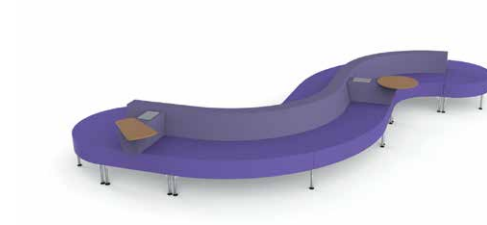

# IN

possibilities.

H-Shape

Hive.

Hive. with legs

Squared U-Shape with integral Media screen

90° Pod

C-Shape

90° Pod

Stepped LShape

Booth with integral table

S-Shape

U-Shape

Curved U-Shape

Curved U-Shape with freestanding Media screen

Hive 90° Pod Canopy

Hive Teleconference

transforming public places to productive spaces 

Hive.

palmer HAMILTON

licensed from Connection.uk • designed by Roger Webb Associates

Landing Zone Media space Break-out Concourse  
hot space Landing zone Phone booth Group learning  
space Private space Study space Cafeteria Dining  
Meeting space Recharging zone Library Lounge  
Third Space Space in between Collaborative space  
Teaming Reception Landing Zone Media space  
Break-out Library Lounge Third Space Space in  
between Collaborative space Teaming Reception  
Space in between Media  space  
Recharging zone Concourse hot  
space Landing zone Cafeteria  
Group learning space Private  
space Teaming space Cafeteria  
Dining Meeting space Recharging  
zone Collaborative space Lounge Third  
Space Landing Zone Reception Landing Zone Media  
space Teleconference Library Space in between  
Collaborative space Teaming Reception Landing  
Zone Media space Break-out Concourse hot space  
Landing zone Phone booth Group learning space  
Private space Study space Cafeteria Dining Meeting  
space Recharging zone Library Lounge Third Space  
Space in between Collaborative space Teaming  
Reception Landing Zone Media space Break-out