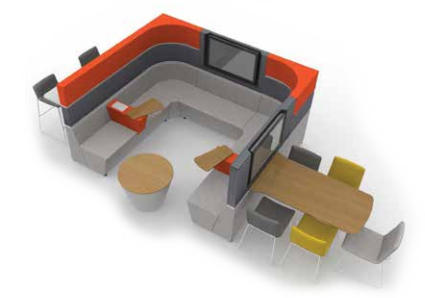

# IN

possibilities.

H-Shape

Hive.

Hive. with legs

Squared U-Shape with integral Media screen

90° Pod

C-Shape

Hive Teleconference

transforming public places to productive spaces 

Hive.

palmer HAMILTON

licensed from Connection.uk • designed by Roger Webb Associates

Landing Zone Media space Break-out Concourse  
hot space Landing zone Phone booth Group learning  
space Private space Study space Cafeteria Dining  
Meeting space Recharging zone Library Lounge  
Third Space Space in between Collaborative space  
Teaming Reception Landing Zone Media space  
Break-out Library Lounge Third Space Space in  
between Collaborative space Teaming Reception  
Space in between Media  space  
Recharging zone Concourse hot  
space Landing zone Cafeteria  
Group learning space Private  
space Teaming space Cafeteria  
Dining Meeting space Recharging  
zone Collaborative space Lounge Third  
Space Landing Zone Reception Landing Zone Media  
space Teleconference Library Space in between  
Collaborative space Teaming Reception Landing  
Zone Media space Break-out Concourse hot space  
Landing zone Phone booth Group learning space  
Private space Study space Cafeteria Dining Meeting  
space Recharging zone Library Lounge Third Space  
Space in between Collaborative space Teaming  
Reception Landing Zone Media space Break-out