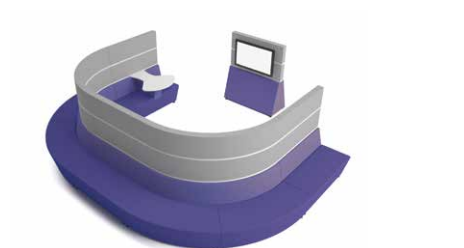

90° Pod

Stepped LShape

Booth with integral table

S-Shape

U-Shape

Curved U-Shape

Curved U-Shape with freestanding Media screen

Hive 90° Pod Canopy

Hive Teleconference

transforming public places to productive spaces 

Hive.

palmer HAMILTON

licensed from Connection.uk • designed by Roger Webb Associates

Landing Zone Media space Break-out Concourse  
hot space Landing zone Phone booth Group learning  
space Private space Study space Cafeteria Dining  
Meeting space Recharging zone Library Lounge  
Third Space Space in between Collaborative space  
Teaming Reception Landing Zone Media space  
Break-out Library Lounge Third Space Space in  
between Collaborative space Teaming Reception  
Space in between Media  space  
Recharging zone Concourse hot  
space Landing zone Cafeteria  
Group learning space Private  
space Teaming space Cafeteria  
Dining Meeting space Recharging  
zone Collaborative space Lounge Third  
Space Landing Zone Reception Landing Zone Media  
space Teleconference Library Space in between  
Collaborative space Teaming Reception Landing  
Zone Media space Break-out Concourse hot space  
Landing zone Phone booth Group learning space  
Private space Study space Cafeteria Dining Meeting  
space Recharging zone Library Lounge Third Space  
Space in between Collaborative space Teaming  
Reception Landing Zone Media space Break-out