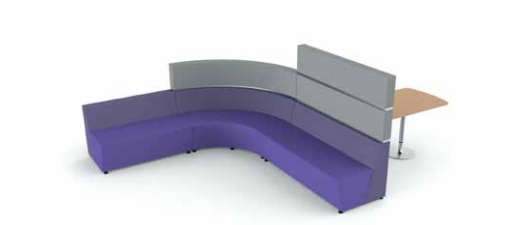

Stepped LShape