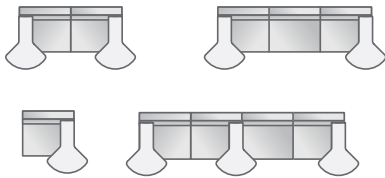

The integrated swing arm allows for individual and group work. Adding the USB/power module option makes each space efficient and effective.

endless possibilities...

with arm...

arm and swing tablet...

arm and mushroom tablet...

arm, armless with tables and tablets...

Hive Lounge offers the flexibility to configure seating in open areas or lounge space for private and group collaboration. Its versatility allows you to power up your space.