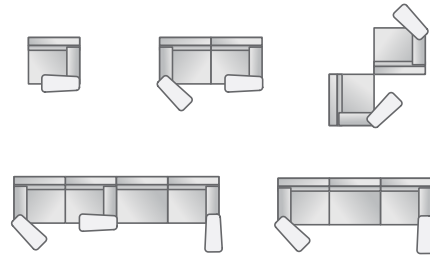

The integrated swing arm allows for individual and group work. Adding the USB/power module option makes each space efficient and effective.

endless possibilities...

with arm...

arm and swing tablet...

arm and mushroom tablet...

arm, armless with tables and tablets...

Hive Lounge offers the flexibility to configure seating in open areas or lounge space for private and group collaboration. Its versatility allows you to power up your space.