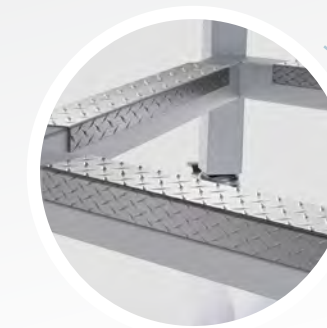

Kick Plates (Option)
Protective aluminum edge in silver or black. (Note: Not available with shelf option)