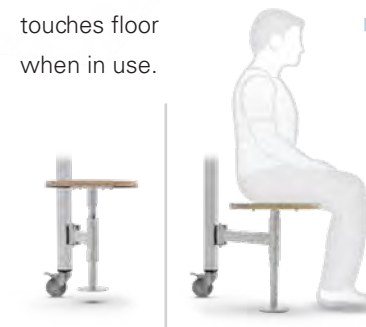

Bar Height Tables

Bar height 42 inches high available in 51" and 32" lengths. Both lengths are 30" wide allowing standard door pass through.

Child Height Tables

27 inches high available in 51" and 32" lengths. Both lengths are 30" wide allowing standard door pass through.

Standard Height Tables

Standard height 30 inches high available in 51" and 32" lengths. Both lengths are 30" wide allowing standard door pass through.