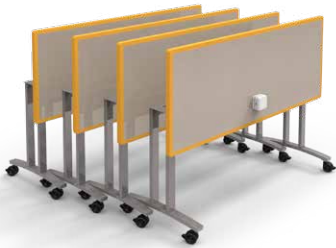

Mobile USB powered training table with no cords!!

- Untethered Power
- 4 USB ports
- SmartEdge technology
- Safe and secure lock access for battery compartment

RE-LOAD™
TRAIN

Untethered table power
for mobile devices

The **RE-LOAD Train** power/recharging unit features one USB port per side (four total). Charge or power any smart phone or tablet. When the battery needs to be exchanged, the glowing blue light becomes a glowing red light signifying it is time to replace the battery with a fresh recharged battery.

training tables

The table top features our "SMARTedge" protective edge technology. It is a poured urethane edge that is not only extremely durable, but features an anti-microbial and anti-fungal additive. SMARTedge is also a leading green product consisting of 65% by weight vegetable oil, a rapidly renewable resource.

The **RE-LOAD Train** charging table has a flip top to access the battery compartment. The table also nests when folded to easily move and store when needed.

The optional recharging cart includes eight batteries and eight chargers for convenience.