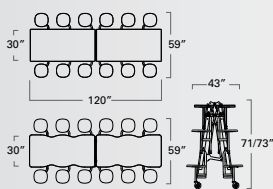

STANDARD HEIGHT FOR DOOR CLEARANCE
Our tables easily clear standard 7' door frames.

CENTER LEGS provide additional load bearing capacity. Holds up to the rigors of the school environment.

EdgeGuard™ EdgeGuard (standard) with 5/8" M3 particle board.

 Made in the USA

5 9 t v s t o o l q u i c k s p e c s

59TV STOOL TABLE - 8' (27"/29" high)
59TV23293008-S8
59TV23273008-S8

59TV STOOL TABLE - 10' (27"/29" high)
59TV23293010-S12
59TV23273010-S12
59TV23293010W-S12 (Wave)
59TV23273010W-S12 (Wave)

59TV STOOL TABLE - 12' (27"/29" high)
59TV23293012-S12
59TV23273012-S12
59TV23293012W-S12 (Wave)
59TV23273012W-S12 (Wave)

Associations and Purchasing Groups:

palmer HAMILTON

143 S. Jackson Street
Elkhorn, WI 53121-1911