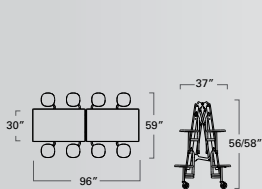

STANDARD HEIGHT FOR DOOR CLEARANCE
Our tables easily clear standard 7' door frames.

CENTER LEGS provide additional load bearing capacity. Holds up to the rigors of the school environment.

EdgeGuard™ EdgeGuard (standard) with 5/8" M3 particle board.

 Made in the USA

5 9 t v s t o o l q u i c k s p e c s

59TV STOOL TABLE - 8' (27"/29" high)
59TV23293008-S8
59TV23273008-S8

59TV STOOL TABLE - 10' (27"/29" high)
59TV23293010-S12
59TV23273010-S12
59TV23293010W-S12 (Wave)
59TV23273010W-S12 (Wave)