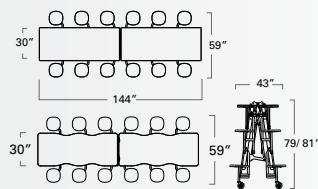

STANDARD HEIGHT FOR DOOR CLEARANCE
Our tables easily clear standard 7' door frames.

CENTER LEGS provide additional load bearing capacity. Holds up to the rigors of the school environment.

EdgeGuard™ EdgeGuard (standard) with 5/8" M3 particle board.

 Made in the USA

5 9 t v s t o o l q u i c k s p e c s

59TV STOOL TABLE - 8' (27"/29" high)
59TV23293008-S8
59TV23273008-S8

59TV STOOL TABLE - 10' (27"/29" high)
59TV23293010-S12
59TV23273010-S12
59TV23293010W-S12 (Wave)
59TV23273010W-S12 (Wave)

59TV STOOL TABLE - 12' (27"/29" high)
59TV23293012-S12
59TV23273012-S12
59TV23293012W-S12 (Wave)
59TV23273012W-S12 (Wave)

Associations and Purchasing Groups:

palmer HAMILTON

143 S. Jackson Street
Elkhorn, WI 53121-1911