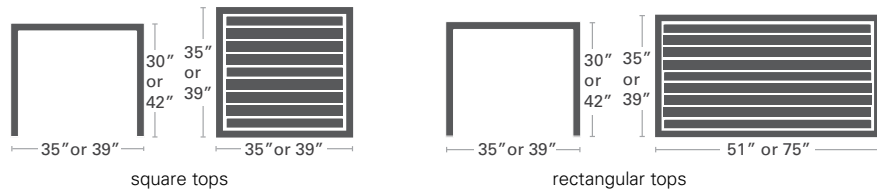

Chairs

- Available in standard and pub heights.
- Both heights available with or without arms.
- Seats are 18" deep of curved Durawood for comfort.
- Stackable up to 10 standard height chairs, 3 pub height.
- Chair cart available, see price list

Tables

- Square and rectangular sizes available in standard and pub heights.
- Legs are 2"x2" square tubing.
- Durawood slats are 1-1/2" thick, with "X" or perpendicular supports in frame.
- 2" diameter optional umbrella hole available at an upcharge.

SPECIFICATIONS

MODEL NUMBER	DESCRIPTION	SEAT or TABLE-HEIGHT (in)	DIMENSIONS H x W x L (in)	PRODUCT WEIGHT (lbs)
SC300201-0	Standard height chair, no arms	19	35 x 18 x 22.5	12
SC300201-1	Standard height chair, with arms	19	35 x 21.5 x 23	13
SC300201BAR-0	Pub height chair, no arms	30	47 x 18 x 22.5	15
SC300201BAR-1	Pub height chair, with arms	30	47 x 21.5 x 23	17
TIKITABLE-293232	Standard height table	30	30 x 35 x 35	32
TIKITABLE-293636	Standard height table	30	30 x 39 x 39	38
TIKITABLE-293248	Standard height table	30	30 x 35 x 51	40
TIKITABLE-293672	Standard height table	30	30 x 39 x 75	76
TIKITABLE-423232	Pub height table	42	42 x 35 x 35	37
TIKITABLE-423636	Pub height table	42	42 x 39 x 39	45
TIKITABLE-423248	Pub height table	42	42 x 35 x 51	47
TIKITABLE-423672	Pub height table	42	42 x 39 x 75	86

Dimensions are approximate

TABLES