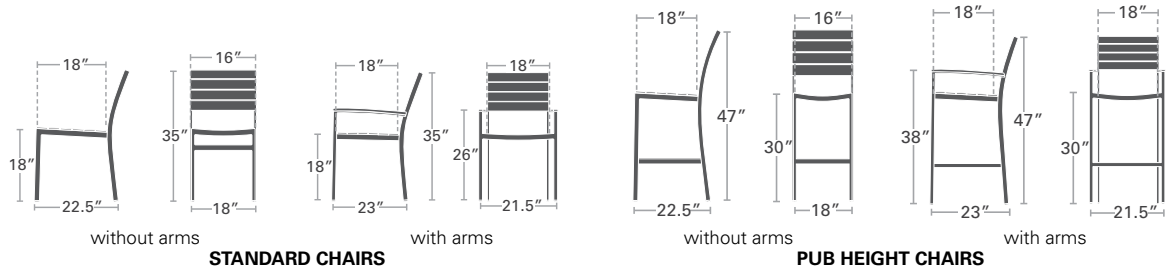

Tables

- Square and rectangular sizes available in standard and pub heights.
- Legs are 2"x2" square tubing.
- Durawood slats are 1-1/2" thick, with "X" or perpendicular supports in frame.
- 2" diameter optional umbrella hole available at an upcharge.

WEIGHT CAPACITY

All chairs support 350 lbs per person.

SHIPPING

Chairs ship assembled. Tables ship KD, with attachment of legs necessary.

WARRANTY

See our website.

Convenient heights, sizes, and colors allow for a well designed space, no matter the setting.

SPECIFICATIONS

MODEL NUMBER	DESCRIPTION	SEAT or TABLE-HEIGHT (in)	DIMENSIONS H x W x L (in)	PRODUCT WEIGHT (lbs)
SC300201-0	Standard height chair, no arms	19	35 x 18 x 22.5	12
SC300201-1	Standard height chair, with arms	19	35 x 21.5 x 23	13
SC300201BAR-0	Pub height chair, no arms	30	47 x 18 x 22.5	15
SC300201BAR-1	Pub height chair, with arms	30	47 x 21.5 x 23	17
TIKITABLE-293232	Standard height table	30	30 x 35 x 35	32
TIKITABLE-293636	Standard height table	30	30 x 39 x 39	38
TIKITABLE-293248	Standard height table	30	30 x 35 x 51	40
TIKITABLE-293672	Standard height table	30	42 x 35 x 75	76
TIKITABLE-423232	Pub height table	42	42 x 35 x 35	37
TIKITABLE-423636	Pub height table	42	42 x 39 x 39	45
TIKITABLE-423248	Pub height table	42	42 x 35 x 51	47
TIKITABLE-423672	Pub height table	42	42 x 39 x 75	86

Dimensions are approximate

TABLES