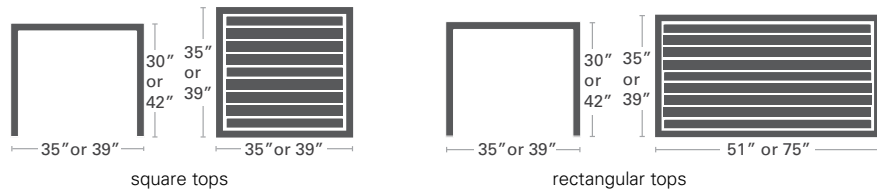

Chairs

- Available in standard and pub heights.
- Both heights available with or without arms.
- Seats are 18" deep of curved Durawood for comfort.
- Stackable up to 10 standard height chairs, 3 pub height.
- Chair cart available, see price list

Tables

- Square and rectangular sizes available in standard and pub heights.
- Legs are 2"x2" square tubing.
- Durawood slats are 1-1/2" thick, with "X" or perpendicular supports in frame.
- 2" diameter optional umbrella hole available at an upcharge.

SPECIFICATIONS

MODEL NUMBER	DESCRIPTION	SEAT or TABLE-HEIGHT (in)	DIMENSIONS H x W x L (in)	PRODUCT WEIGHT (lbs)
SC300201-0	Standard height chair, no arms	19	35 x 18 x 22.5	12
SC300201-1	Standard height chair, with arms	19	35 x 21.5 x 23	13
SC300201BAR-0	Pub height chair, no arms	30	47 x 18 x 22.5	15
SC300201BAR-1	Pub height chair, with arms	30	47 x 21.5 x 23	17
TIKITABLE-293232	Standard height table	30	30 x 35 x 35	32
TIKITABLE-293636	Standard height table	30	30 x 39 x 39	38
TIKITABLE-293248	Standard height table	30	30 x 35 x 51	40
TIKITABLE-293672	Standard height table	30	42 x 35 x 75	76
TIKITABLE-423232	Pub height table	42	42 x 35 x 35	37
TIKITABLE-423636	Pub height table	42	42 x 39 x 39	45
TIKITABLE-423248	Pub height table	42	42 x 35 x 51	47
TIKITABLE-423672	Pub height table	42	42 x 39 x 75	86

Dimensions are approximate

TABLES