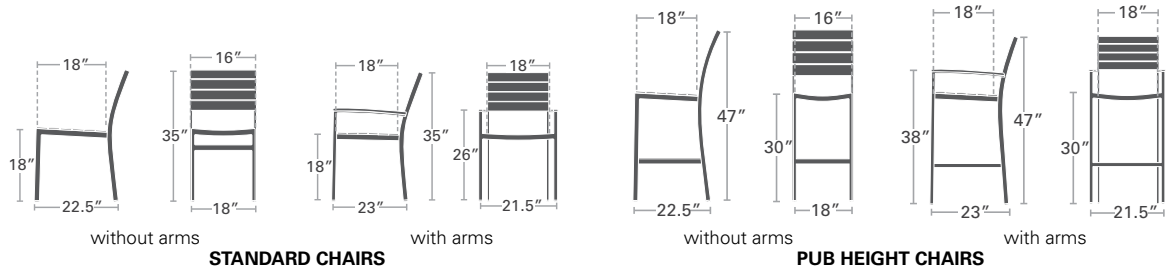

Tables

- Square and rectangular sizes available in standard and pub heights.
- Legs are 2"x2" square tubing.
- Durawood slats are 1-1/2" thick, with "X" or perpendicular supports in frame.
- 2" diameter optional umbrella hole available at an upcharge.

WEIGHT CAPACITY

All chairs support 350 lbs per person.

SHIPPING

Chairs ship assembled. Tables ship KD, with attachment of legs necessary.

WARRANTY

See our website.

Convenient heights, sizes, and colors allow for a well designed space, no matter the setting.

SPECIFICATIONS

MODEL NUMBER	DESCRIPTION	SEAT or TABLE-HEIGHT (in)	DIMENSIONS H x W x L (in)	PRODUCT WEIGHT (lbs)
SC300201-0	Standard height chair, no arms	19	35 x 18 x 22.5	12
SC300201-1	Standard height chair, with arms	19	35 x 21.5 x 23	13
SC300201BAR-0	Pub height chair, no arms	30	47 x 18 x 22.5	15
SC300201BAR-1	Pub height chair, with arms	30	47 x 21.5 x 23	17
TIKITABLE-293232	Standard height table	30	30 x 35 x 35	32
TIKITABLE-293636	Standard height table	30	30 x 39 x 39	38
TIKITABLE-293248	Standard height table	30	30 x 35 x 51	40
TIKITABLE-293672	Standard height table	30	30 x 39 x 75	76
TIKITABLE-423232	Pub height table	42	42 x 35 x 35	37
TIKITABLE-423636	Pub height table	42	42 x 39 x 39	45
TIKITABLE-423248	Pub height table	42	42 x 35 x 51	47
TIKITABLE-423672	Pub height table	42	42 x 39 x 75	86

Dimensions are approximate

TABLES