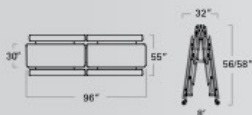

STANDARD HEIGHT FOR DOOR CLEARANCE
Our tables easily clear standard 7' door frames.

CENTER LEGS provide additional load bearing capacity. Holds up to the rigors of the school environment.

EdgeGuard™ EdgeGuard (standard) with 5/8" M3 particle board.

 Made in the USA

59TV (59TV13273010BNCH)

59tv quick specs

59TV BENCH TABLE - 8' (27"/29" high)
59TV13293008-BNCH
59TV13273008-BNCH

59TV BENCH TABLE - 10' (27"/29" high)
59TV13293010-BNCH
59TV13273010-BNCH