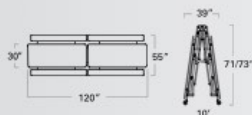

STANDARD HEIGHT FOR DOOR CLEARANCE
Our tables easily clear standard 7' door frames.

CENTER LEGS provide additional load bearing capacity. Holds up to the rigors of the school environment.

EdgeGuard™ EdgeGuard (standard) with 5/8" M3 particle board.

 Made in the USA

59TV (59TV13273010BNCH)

59tv quick specs

59TV BENCH TABLE - 8' (27"/29" high)
59TV13293008-BNCH
59TV13273008-BNCH

59TV BENCH TABLE - 10' (27"/29" high)
59TV13293010-BNCH
59TV13273010-BNCH

59TV BENCH TABLE - 12' (27"/29" high)
59TV13293012-BNCH
59TV13273012-BNCH

*Lighter weight.
Easy to lift.*