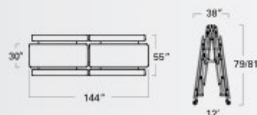

STANDARD HEIGHT FOR DOOR CLEARANCE
Our tables easily clear standard 7' door frames.

CENTER LEGS provide additional load bearing capacity. Holds up to the rigors of the school environment.

EdgeGuard™ EdgeGuard (standard) with 5/8" M3 particle board.

 Made in the USA

59TV (59TV13273010BNCH)

59tv quick specs

59TV BENCH TABLE - 8' (27"/29" high)
59TV13293008-BNCH
59TV13273008-BNCH

59TV BENCH TABLE - 10' (27"/29" high)
59TV13293010-BNCH
59TV13273010-BNCH

59TV BENCH TABLE - 12' (27"/29" high)
59TV13293012-BNCH
59TV13273012-BNCH

*Lighter weight.
Easy to lift.*