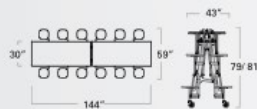

STANDARD HEIGHT FOR DOOR CLEARANCE
Our tables easily clear standard 7' door frames.

CENTER LEGS provide additional load bearing capacity. Holds up to the rigors of the school environment.

EdgeGuard™ EdgeGuard (standard) with 5/8" M3 particle board.

 Made in the USA

59TV (59TV13273010-S12)

59tv quick specs

59TV STOOL TABLE - 8' (27"/29" high)
59TV13293008-S8
59TV13273008-S8

59TV STOOL TABLE - 10' (27"/29" high)
59TV13293010-S12
59TV13273010-S12

59TV STOOL TABLE - 12' (27"/29" high)
59TV13293012-S12
59TV13273012-S12