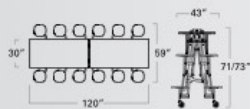

STANDARD HEIGHT FOR DOOR CLEARANCE
Our tables easily clear standard 7' door frames.

CENTER LEGS provide additional load bearing capacity. Holds up to the rigors of the school environment.

EdgeGuard™ EdgeGuard (standard) with 5/8" M3 particle board.

 Made in the USA

59TV (59TV13273010-S12)

59tv quick specs

59TV STOOL TABLE - 8' (27"/29" high)
59TV13293008-S8
59TV13273008-S8

59TV STOOL TABLE - 10' (27"/29" high)
59TV13293010-S12
59TV13273010-S12

59TV STOOL TABLE - 12' (27"/29" high)
59TV13293012-S12
59TV13273012-S12