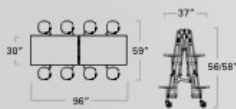

STANDARD HEIGHT FOR DOOR CLEARANCE
Our tables easily clear standard 7' door frames.

CENTER LEGS provide additional load bearing capacity. Holds up to the rigors of the school environment.

EdgeGuard™ EdgeGuard (standard) with 5/8" M3 particle board.

 Made in the USA

59TV (59TV13273010-S12)

59tv quick specs

59TV STOOL TABLE - 8' (27"/29" high)
59TV13293008-S8
59TV13273008-S8

59TV STOOL TABLE - 10' (27"/29" high)
59TV13293010-S12
59TV13273010-S12

59TV STOOL TABLE - 12' (27"/29" high)
59TV13293012-S12
59TV13273012-S12