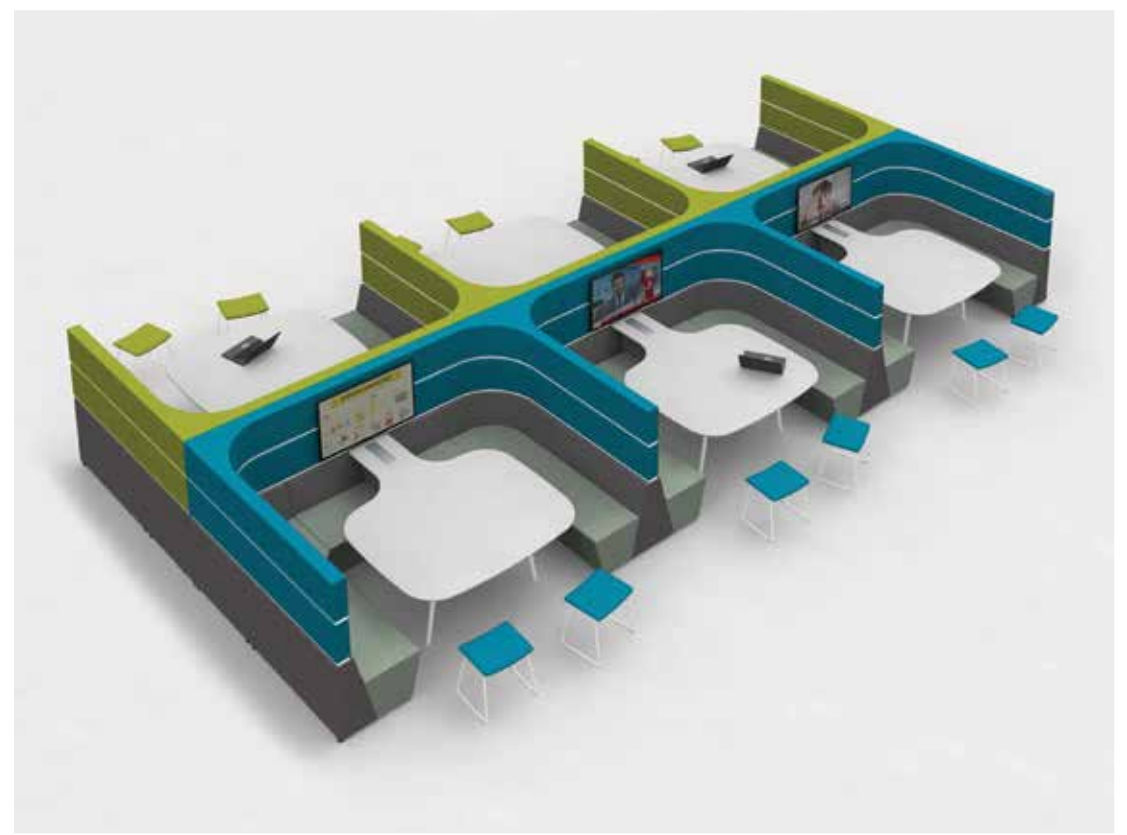

Hive.

Hive

Hive Single Screen

Hive Dual Screen

transforming public places to productive spaces

Hive.

Workspace

Collaboration

Conferencing

NEW

possibilities.

H-Shape

Hive.

Hive. with legs

Squared U-Shape with integral Media screen

90° Pod

C-Shape

90° Pod

Stepped LShape

Booth with integral table

S-Shape

U-Shape

Curved U-Shape

Curved U-Shape with freestanding Media screen

licensed from Connection.uk • designed by Roger Webb Associates

Landing Zone Media space Break-out Concourse
hot space Landing zone Phone booth Group learning
space Private space Study space Cafeteria Dining
Meeting space Recharging zone Library Lounge
Third Space Space in between Collaborative space
Teaming Reception Landing Zone Media space
Break-out Library Lounge Third Space Space in
between Collaborative space Teaming Reception
Space in between Media  space
Recharging zone Concourse hot
zone Cafeteria
space Private
space Cafeteria
space Recharging
space Lounge Third
Space Landing Zone Reception Landing Zone Media
space Teleconference Library Space in between
Collaborative space Teaming Reception Landing
Zone Media space Break-out Concourse hot space
Landing zone Phone booth Group learning space
Private space Study space Cafeteria Dining Meeting
space Recharging zone Library Lounge Third Space
Space in between Collaborative space Teaming
Reception Landing Zone Media space Break-out