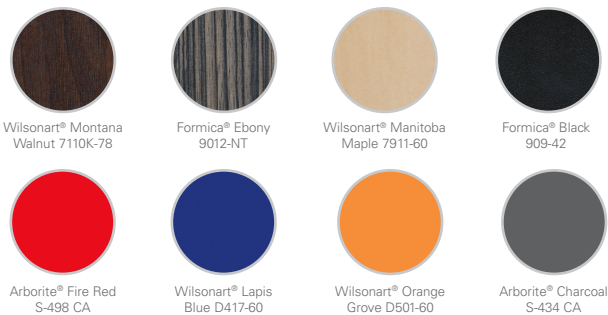

All Kurpie chairs are available in standard laminate and stain finishes shown (below). Custom laminates, other laminates and custom stain colors may be available, please call for options. Standard frame finish is chrome; powder-coat finish (may be available with extended lead time).

Frame finishes:

Standard Stain Finishes:

Standard Laminate Finishes:

Note: Due to limitations in the printing process, actual colors may appear slightly different. Please request sample for exact color.

ADDITIONAL INFO: