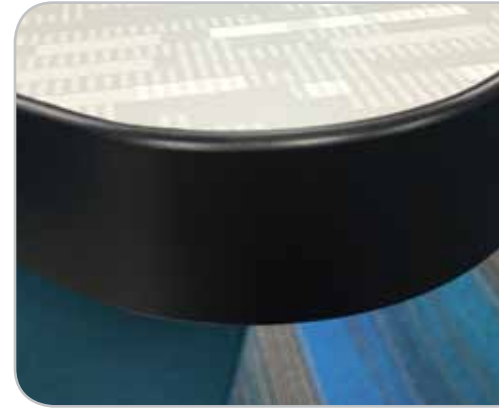

PVC edge

PVC (3MM) edge is a smooth edge that is lightweight, durable and impact resistant. The PVC is adhered to the particle board for a tight bond. Durable for many years of use.

Standard PVC Colors:

Charcoal

Indigo

Spectrum Blue

Fog

Beige

Note: Additional colors available at an upcharge. Minimum quantities may apply.

Note: Due to limitations in the printing process, actual edge colors may appear slightly different. Please request sample for exact color.