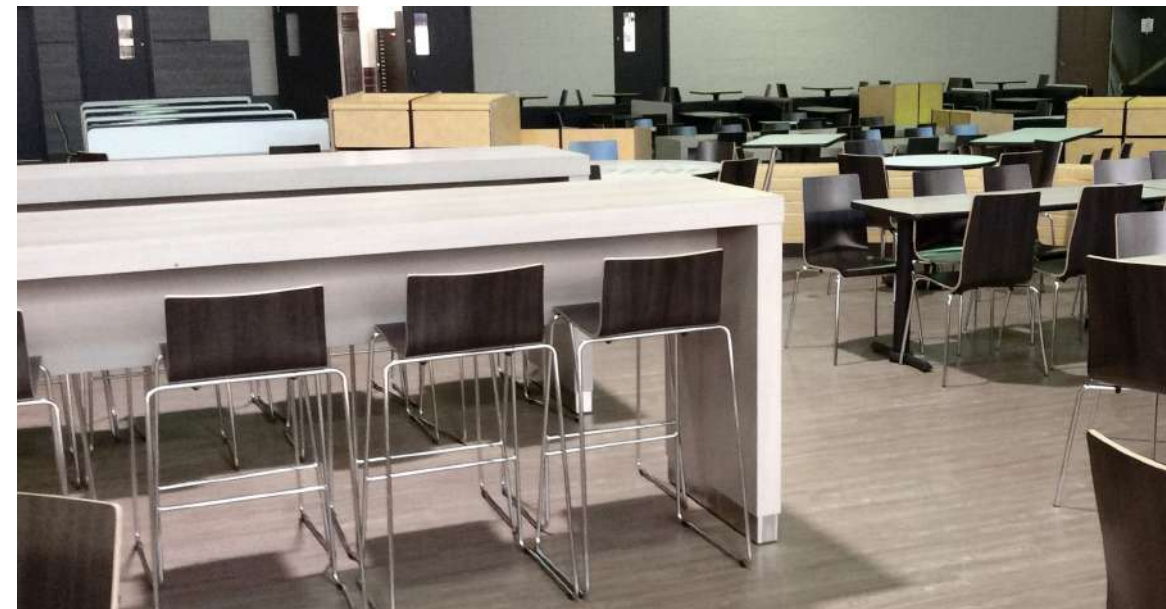

Perfect for  
collaborative  
spaces

- Stylish
- Power
- Built-in Modesty
- Pub height option

conversation

# table

conversation

palmerHAMILTON

A simple table that stands out to be the center of attention in any setting. Available in various sizes in standard height and pub height.

## CONVERSATION table

tough and durable

electrical / data

custom logo graphics