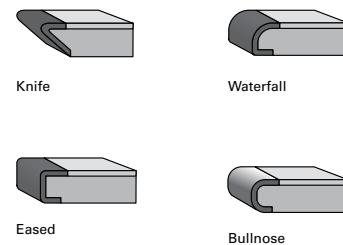

SMARTedge

SMARTedge is a “gorilla tough” urethane edge that is not only rugged but 65% of the material consists of renewable bio-based resource. SMARTedge is a design favorite for its contemporary styling and its ergonomic comfort:

- SMARTedge has antimicrobial additives which include antibacterial and antifungal properties to ward off possible infectious germs.
- The SMARTedge urethane creates a liquid tight seal to the laminate and substrate.
- Custom color matching available to match your specific need.
- UV stabilizers in material for protecting against color fade and break-down.

Note:

- For orders with non standard colors of 20 units or less, an upcharge of \$375 list per order per color will be applied.

Standard SMARTedge Colors:

Non-Standard SMARTedge Colors:

Edge profiles:

Note: Due to limitations in the printing process, actual stool colors may appear slightly different. Please request sample for exact color.