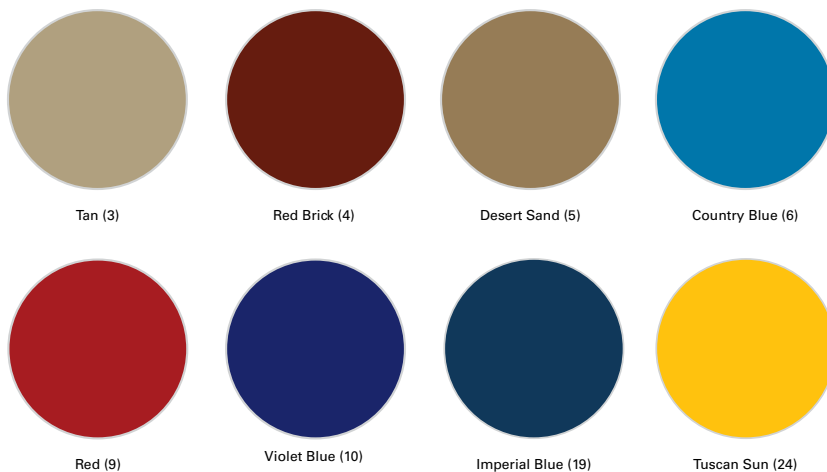

SMARTedge

SMARTedge is a “gorilla tough” urethane edge that is not only rugged but 65% of the material consists of renewable bio-based resource. SMARTedge is a design favorite for its contemporary styling and its ergonomic comfort:

- SMARTedge has antimicrobial additives which include antibacterial and antifungal properties to ward off possible infectious germs.
- The SMARTedge urethane creates a liquid tight seal to the laminate and substrate.
- Custom color matching available to match your specific need.
- UV stabilizers in material for protecting against color fade and break-down.

Note:

- For orders with non standard colors of 20 units or less, an upcharge of \$375 list per order per color will be applied.

Standard SMARTedge Colors:

Non-Standard SMARTedge Colors:

Edge profiles:

Note: Due to limitations in the printing process, actual stool colors may appear slightly different. Please request sample for exact color.