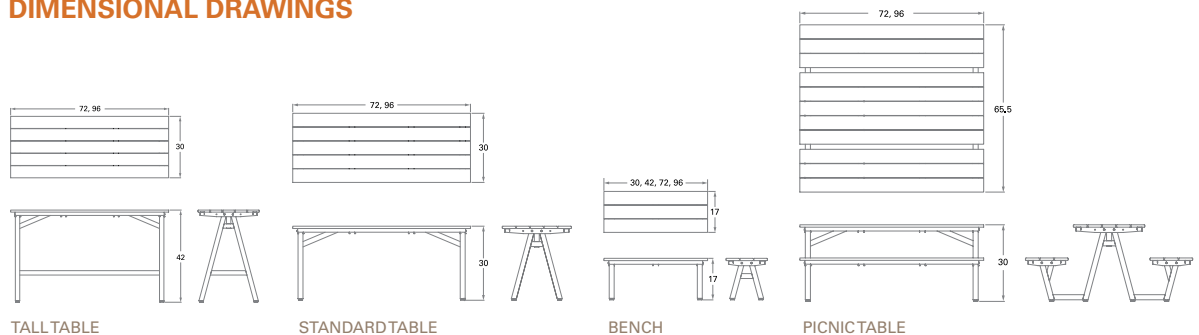

## SIZE OPTIONS

- 6' and 8' tables lengths with or without attached benches.
- 30" table width.
- 30" and 42" table heights.
- 30", 42", 72", and 96" bench lengths.

## SPECIFICATIONS

MODEL NUMBER	DESCRIPTION	TABLE DIMENSIONS H x W x L (in)	FOOTPRINT (in)	SEATING CAPACITY Adult / Child	PRODUCT WEIGHT (lbs)	SHIPPING DIMS W x D x H (in)	SHIPPING WEIGHT (lb)
CENTRA-303072	Centra Table, attached Benches	30 x 30 x 72	65.5 x 72	6 / 8	Info to come		
CENTRA-303096	Centra Table, attached Benches	30 x 30 x 96	65.5 x 96	8 / 10	Info to come		
CENTRA-303072-TBL	Centra Table	30 x 28 x 72	28 x 72		116 lbs	6 x 30 x 72	121
CENTRA-303096-TBL	Centra Table	30 x 28 x 96	28 x 96		145 lbs	6 x 30 x 96	150
CENTRA-423072-TBL	Centra Table	42 x 28 x 72	28 x 72		138 lbs	6 x 30 x 72	143
CENTRA-423096-TBL	Centra Table	42 x 28 x 96	28 x 96		170 lbs	6 x 30 x 96	175
CENTRA-171730-BNCH	30" Centra Bench	17 x 16.75 x 30	16.75 x 30	2 / 3	37 lbs	6 x 17 x 72	42
CENTRA-171742-BNCH	42" Centra Bench	17 x 16.75 x 42	16.75 x 42	3 / 4	48 lbs	6 x 17 x 72	53
CENTRA-171772-BNCH	72" Centra Bench	17 x 16.75 x 72	16.75 x 72	6 / 8	71 lbs	6 x 17 x 72	76
CENTRA-171796-BNCH	96" Centra Bench	17 x 16.75 x 96	16.75 x 96	8 / 10	90 lbs	6 x 17 x 96	95