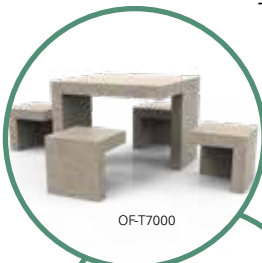

Hardware

Mounting hardware is provided for any pieces that require assembly and/or anchoring. Anchor kits are available when desired but not necessary.

Tables, desks and benches for enjoying the outdoors while learning, dining and relaxing.

OF-B5350

TABLES WITH SEATING

See chart on page 6 for more details.

Three distinct styles offered: dramatic geometric contemporary and graceful, soft-edged traditional.

- Contemporary tables are 40" square with two or four seat options.
- 36" square pedestal tables with separate stools.
- Traditional design 40" round and square tables with attached seating for 8 or design option for 6 plus wheelchair access.
- Traditional tables have option to install an umbrella coupler for possible use, and a holder can be ordered to secure an umbrella.
- Optional checkerboard, backgammon board, or custom logo art available for all tables.

OF-T7000

OF-T7050

OF-T6240

BENCHES

See chart on page 7 for more details.

Several styles of benches are within our line. Available in all color options.

- **Campus Benches** are simple shapes with solid sides and 18" seating height.
 - 24" and 30" square.
 - 26", 36", 42", and 48" diameter stools.