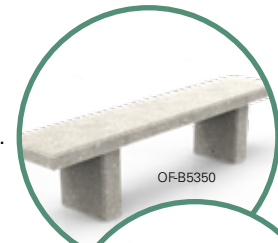

OF-T7000

OF-T7050

OF-T6240

BENCHES

See chart on page 7 for more details.

Several styles of benches are within our line. Available in all color options.

- **Campus Benches** are simple shapes with solid sides and 18" seating height.
 - 24" and 30" square.
 - 26", 36", 42", and 48" diameter stools.

OF-B5624

OF-B5726

- 48", 60", and 72" lengths, 14 inch width rectangular benches.
- 77" long curved solid side bench with angled vertical sides and rounded corners for a sleek, dramatic appearance.

OF-B56722418

OF-B5921

- **Plaza benches** are one piece designs that are slab seats on sturdy legs. They are manufactured and delivered as one piece. Straight or curved models.
 - 58.5" (2 legs) and 72.5" (3 legs) lengths, 14" deep seating, 17" height.