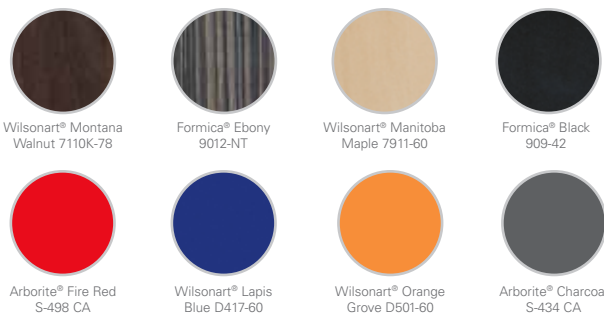

Finishes:

All Kurpie chairs are available in standard laminate and stain finishes shown (below). Custom laminates, other laminates and custom stain colors may be available, please call for options. Standard frame finish is chrome; powder-coat finish (may be available with extended lead time).

Frame finishes:

Standard Stain Finishes:

Standard Laminate Finishes:

Note: Due to limitations in the printing process, actual colors may appear slightly different. Please request sample for exact color.

ADDITIONAL INFO:

Minimum order quantity of 5 for any one color.

Custom logos and graphics available. Call for a quote.