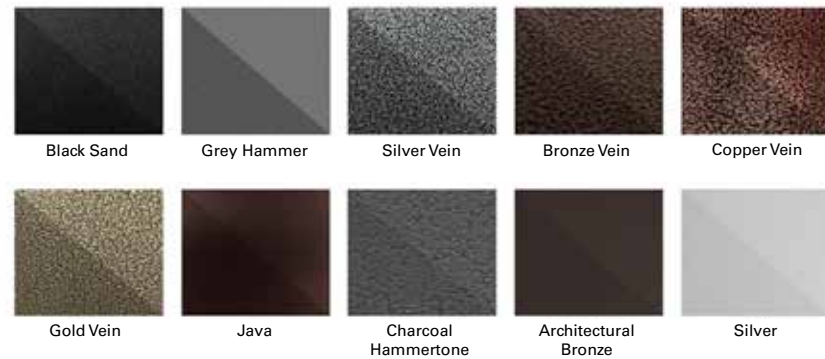

Spree banquet chair

	PRODUCT NAME	PART #	SEAT WIDTH	ECONOMY FABRIC / COM LIST PRICE	GRADE 2 FABRIC LIST PRICE	GRADE 3 FABRIC LIST PRICE	GRADE 4 FABRIC LIST PRICE	GRADE 5 FABRIC LIST PRICE
 	Spirit Side Chair	PHBC200	20"	\$465	\$473	\$482	\$490	\$500
	Spirit Side Chair Flex Back	PHBC200-Aeroflex	20"	\$583	\$587	\$600	\$608	\$621
	Spirit Arm Chair	PHBC201	20"	\$571	\$576	\$585	\$598	\$604
	Spirit Arm Chair Flex Back	PHBC201-Aeroflex	20"	\$690	\$693	\$702	\$715	\$728
	Kingsbridge Chair Flex Back	PHBC400-Aeroflex	16"	\$641	\$645	\$654	\$666	\$686
	Kingsbridge Chair Flex Back	PHBC401-Aeroflex	18"	\$641	\$645	\$654	\$666	\$686
	PRODUCT NAME	PART #	LIST PRICE					
Spree Chair Cart	19.5"W x 23"L x 5"H (Stacks 8)	PHCART-2	\$384					

STANDARD FRAME FINISHES

OTHER INFO:

Part Number Example: PHBC200.GR2

CHAIR NAME AND TYPE	FABRIC GRADE
PHBC200	GR2
Spirit Side Chair	Grade 2