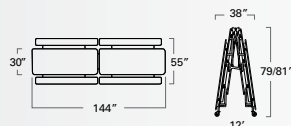

STANDARD HEIGHT FOR DOOR CLEARANCE
Our tables easily clear standard 7' door frames.

CENTER LEGS provide additional load bearing capacity. Holds up to the rigors of the school environment.

EdgeGuard™ EdgeGuard (standard) with 5/8" M3 particle board.

 Made in the USA

5 9 t v b e n c h q u i c k s p e c s

59TV BENCH TABLE - 8' (27"/29" high)
59TV13293008-BNCH
59TV13273008-BNCH

59TV BENCH TABLE - 10' (27"/29" high)
59TV13293010-BNCH
59TV13273010-BNCH

59TV BENCH TABLE - 12' (27"/29" high)
59TV13293012-BNCH
59TV13273012-BNCH