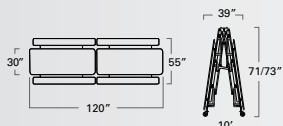

STANDARD HEIGHT FOR DOOR CLEARANCE
Our tables easily clear standard 7' door frames.

CENTER LEGS provide additional load bearing capacity. Holds up to the rigors of the school environment.

EdgeGuard™ EdgeGuard (standard) with 5/8" M3 particle board.

 Made in the USA

5 9 t v b e n c h q u i c k s p e c s

59TV BENCH TABLE - 8' (27"/29" high)
59TV13293008-BNCH
59TV13273008-BNCH

59TV BENCH TABLE - 10' (27"/29" high)
59TV13293010-BNCH
59TV13273010-BNCH

59TV BENCH TABLE - 12' (27"/29" high)
59TV13293012-BNCH
59TV13273012-BNCH