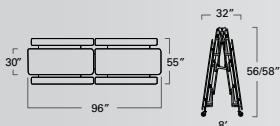

STANDARD HEIGHT FOR DOOR CLEARANCE
Our tables easily clear standard 7' door frames.

CENTER LEGS provide additional load bearing capacity. Holds up to the rigors of the school environment.

EdgeGuard™ EdgeGuard (standard) with 5/8" M3 particle board.

 Made in the USA

5 9 t v b e n c h q u i c k s p e c s

59TV BENCH TABLE - 8' (27"/29" high)
59TV13293008-BNCH
59TV13273008-BNCH

59TV BENCH TABLE - 10' (27"/29" high)
59TV13293010-BNCH
59TV13273010-BNCH

59TV BENCH TABLE - 12' (27"/29" high)
59TV13293012-BNCH
59TV13273012-BNCH