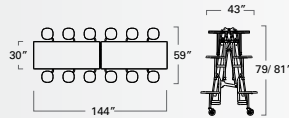

STANDARD HEIGHT FOR DOOR CLEARANCE
Our tables easily clear standard 7' door frames.

CENTER LEGS provide additional load bearing capacity. Holds up to the rigors of the school environment.

EdgeGuard™ EdgeGuard (standard) with 5/8" M3 particle board.

 Made in the USA

5 9 t v s t o o l q u i c k s p e c s

59TV STOOL TABLE - 8' (27"/29" high)
59TV13293008-S8
59TV13273008-S8

59TV STOOL TABLE - 10' (27"/29" high)
59TV13293010-S12
59TV13273010-S12

59TV STOOL TABLE - 12' (27"/29" high)
59TV13293012-S12
59TV13273012-S12