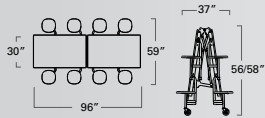

STANDARD HEIGHT FOR DOOR CLEARANCE
Our tables easily clear standard 7' door frames.

CENTER LEGS provide additional load bearing capacity. Holds up to the rigors of the school environment.

EdgeGuard™ EdgeGuard (standard) with 5/8" M3 particle board.

 Made in the USA

5 9 t v s t o o l q u i c k s p e c s

59TV STOOL TABLE - 8' (27"/29" high)
59TV13293008-S8
59TV13273008-S8

59TV STOOL TABLE - 10' (27"/29" high)
59TV13293010-S12
59TV13273010-S12

59TV STOOL TABLE - 12' (27"/29" high)
59TV13293012-S12
59TV13273012-S12