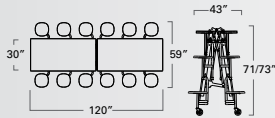

STANDARD HEIGHT FOR DOOR CLEARANCE
Our tables easily clear standard 7' door frames.

CENTER LEGS provide additional load bearing capacity. Holds up to the rigors of the school environment.

EdgeGuard™ EdgeGuard (standard) with 5/8" M3 particle board.

 Made in the USA

5 9 t v s t o o l q u i c k s p e c s

59TV STOOL TABLE - 8' (27"/29" high)
59TV13293008-S8
59TV13273008-S8

59TV STOOL TABLE - 10' (27"/29" high)
59TV13293010-S12
59TV13273010-S12

59TV STOOL TABLE - 12' (27"/29" high)
59TV13293012-S12
59TV13273012-S12