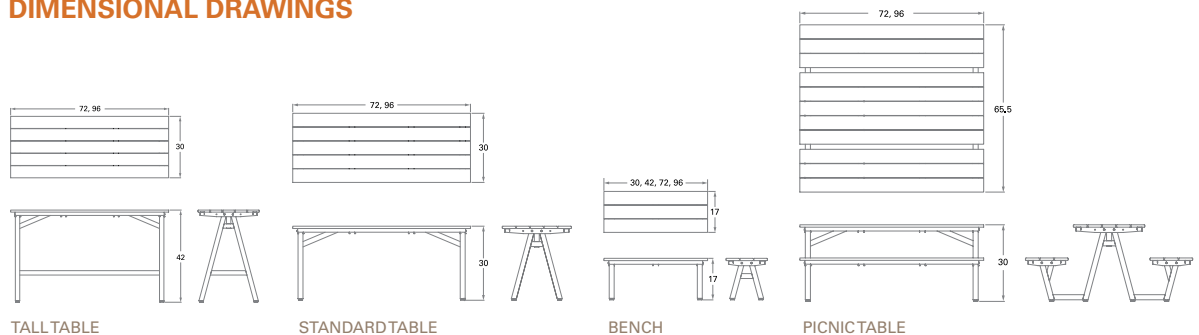

SIZE OPTIONS

- 6' and 8' tables lengths with or without attached benches.
- 30" table width.
- 30" and 42" table heights.
- 30", 42", 72", and 96" bench lengths.

CONFIGURATIONS

- Connected Bench or Stand Alone.
- Small Bench Option (perfect for including ADA compliant locations).
- Flexible ADA Compliant seating options.

SHIPPING

All models ship KD. Legs, glides, casters or anchors need to be attached.

WARRANTY

5 year standard warranty. See our website.

DIMENSIONAL DRAWINGS

SPECIFICATIONS

MODEL NUMBER	DESCRIPTION	TABLE DIMENSIONS H x W x L (in)	FOOTPRINT (in)	SEATING CAPACITY Adult / Child	PRODUCT WEIGHT (lbs)	SHIPPING DIMS W x D x H (in)	SHIPPING WEIGHT (lb)
CENTRA-303072	Centra Table, attached Benches	30 x 30 x 72	65.5 x 72	6 / 8	Info to come		
CENTRA-303096	Centra Table, attached Benches	30 x 30 x 96	65.5 x 96	8 / 10	Info to come		
CENTRA-303072-TBL	Centra Table	30 x 28 x 72	28 x 72		116 lbs	6 x 30 x 72	121
CENTRA-303096-TBL	Centra Table	30 x 28 x 96	28 x 96		145 lbs	6 x 30 x 96	150
CENTRA-423072-TBL	Centra Table	42 x 28 x 72	28 x 72		138 lbs	6 x 30 x 72	143
CENTRA-423096-TBL	Centra Table	42 x 28 x 96	28 x 96		170 lbs	6 x 30 x 96	175
CENTRA-171730-BNCH	30" Centra Bench	17 x 16.75 x 30	16.75 x 30	2 / 3	37 lbs	6 x 17 x 72	42
CENTRA-171742-BNCH	42" Centra Bench	17 x 16.75 x 42	16.75 x 42	3 / 4	48 lbs	6 x 17 x 72	53
CENTRA-171772-BNCH	72" Centra Bench	17 x 16.75 x 72	16.75 x 72	6 / 8	71 lbs	6 x 17 x 72	76
CENTRA-171796-BNCH	96" Centra Bench	17 x 16.75 x 96	16.75 x 96	8 / 10	90 lbs	6 x 17 x 96	95