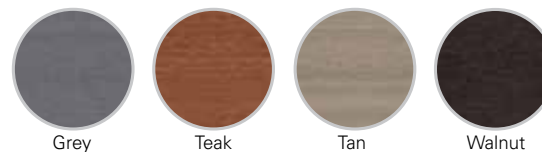

CENTRA

ADDER TO LIST PRICE

	MODEL NUMBER	DESCRIPTION	DIMENSIONS H x W x L (in)	BASE PRICE POLYWOOD	GLIDE (-G)	ANCHOR (-A)	CASTER (-C)	EDGE GUARD™	ADDER TO LIST PRICE			
									BUTCHER BLOCK	PVC	GROUP 2 LAMINATE	LOGO LAMINATE (TOP ONLY)
				(OUTDOOR)	(INDOOR ONLY FINISHES)							
	CENTRA-303072	Centra Table, Attached Benches	30 x 30 x 72	\$4,350	-	\$40	N/A	\$(1,900)	\$3,933	\$(650)	\$100	\$725
	CENTRA-303096	Centra Table, Attached Benches	30 x 30 x 96	\$4,450	-	\$40	N/A	\$(2,015)	\$4,095	\$(725)	\$120	\$845
	CENTRA-303072-TBL	Centra Table	30 x 30 x 72	\$2,125	-	\$40	\$85	\$(425)	\$968	\$(213)	\$100	\$725
	CENTRA-303096-TBL	Centra Table	30 x 30 x 96	\$2,150	-	\$40	\$85	\$(430)	\$979	\$(215)	\$120	\$845
	CENTRA-423072-TBL	Centra Table	42 x 30 x 72	\$2,400	-	\$40	\$85	\$(480)	\$1,092	\$(240)	\$100	\$725
	CENTRA-423096-TBL	Centra Table	42 x 30 x 96	\$2,500	-	\$40	\$85	\$(500)	\$1,138	\$(250)	\$120	\$845
	CENTRA-171730-BNCH	Centra Bench	17 x 15 x 30	\$1,100	-	\$40	N/A	\$(220)	\$501	\$(110)	\$30	\$410
	CENTRA-171742-BNCH	Centra Bench	17 x 15 x 42	\$1,200	-	\$40	N/A	\$(240)	\$546	\$(120)	\$37	\$500
	CENTRA-171772-BNCH	Centra Bench	17 x 15 x 72	\$1,395	-	\$40	N/A	\$(279)	\$635	\$(140)	\$85	\$600
	CENTRA-171796-BNCH	Centra Bench	17 x 15 x 96	\$1,425	-	\$40	N/A	\$(285)	\$649	\$(143)	\$100	\$640

COLORS/FINISHES

Frame Finishes

For additional frame colors see our website. We offer ten vibrant and rich powder coated colors for indoor and outdoor use.

Indoor/Outdoor Polywood Colors

Wood grain texture adds to the natural appearance. 100% recyclable

Laminates

Group 1: Choose your colors from Wilsonart laminates. See their website. Palmer Hamilton standards are most colors in Type 335 laminate and finish type ending in -38 or -60. Exceptions may apply.