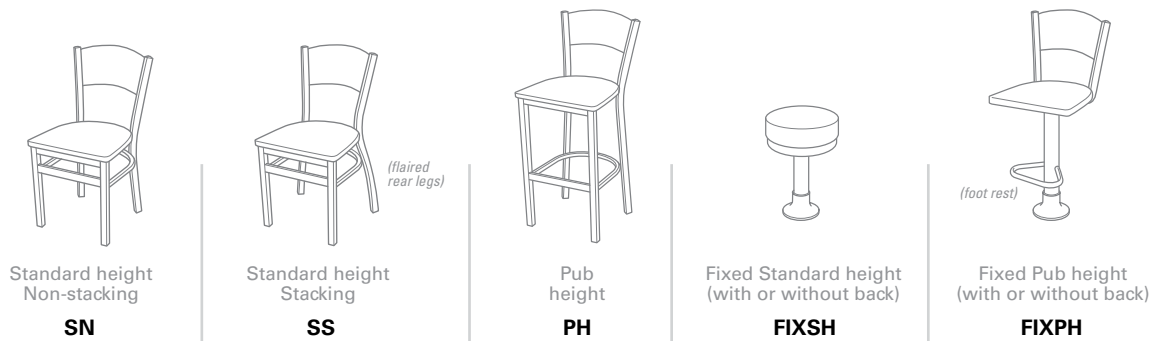

encore metal

1 start your part number:

Start with: **E** (for Encore)

1b choose your frame material:

Add: **M** (for metal) (Note: See separate Encore wood brochure for wood frames)

2 choose your frame style: Add your frame style suffix: ie. **SS** (for standard height stacking)

3 choose your metal frame color: Add metal frame color: ie. **P9** (for Bronze)

Paint (Interior)

P8 (Anodized Nickel)
Included in base price

P9 (Bronze)
Included in base price

P10 (Burst Rust)
Included in base price

P11 (Pewter)
Included in base price

P12 (Sandtex Black)
Included in base price

P13 (Sparkle Silver)
Included in base price

Interior/Exterior

P1 (Red)
Included in base price
RAL3020

P2 (Yellow)
Included in base price
RAL1018

P3 (Blue)
Included in base price
RAL5017

P4 (Green)
Included in base price
RAL6001

P5 (Orange)
Included in base price
RAL2008

P6 (TEAL)
Included in base price
RAL5018