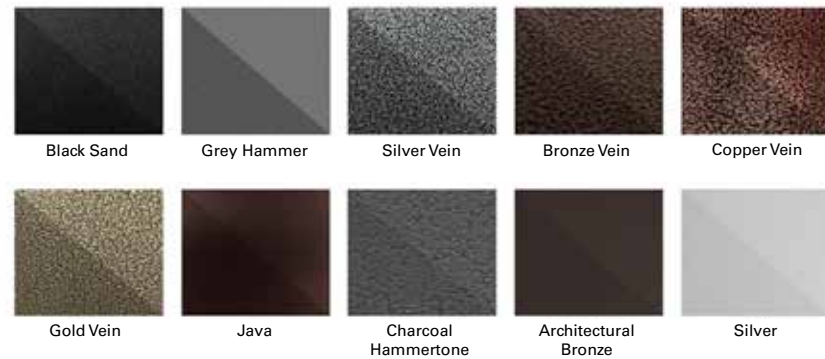

Spree banquet chair

	PRODUCT NAME	PART #	SEAT WIDTH	ECONOMY FABRIC / COM LIST PRICE	GRADE 2 FABRIC LIST PRICE	GRADE 3 FABRIC LIST PRICE	GRADE 4 FABRIC LIST PRICE	GRADE 5 FABRIC LIST PRICE
 Spirit Chair	Spirit Side Chair	PHBC200	20"	\$465	\$473	\$482	\$490	\$500
	Spirit Side Chair Flex Back	PHBC200-Aeroflex	20"	\$583	\$587	\$600	\$608	\$621
	Spirit Arm Chair	PHBC201	20"	\$571	\$576	\$585	\$598	\$604
	Spirit Arm Chair Flex Back	PHBC201-Aeroflex	20"	\$690	\$693	\$702	\$715	\$728
 Kingsbridge Chair Flex Back	Kingsbridge Chair Flex Back	PHBC400-Aeroflex	16"	\$641	\$645	\$654	\$666	\$686
	Kingsbridge Chair Flex Back	PHBC401-Aeroflex	18"	\$641	\$645	\$654	\$666	\$686
	PRODUCT NAME	PART #	LIST PRICE					
Spree Chair Cart	19.5"W x 23"L x 5"H (Stacks 8)	PHCART-2	\$384					

STANDARD FRAME FINISHES

OTHER INFO:

Part Number Example: PHBC200.GR2

CHAIR NAME AND TYPE	FABRIC GRADE
PHBC200	GR2
Spirit Side Chair	Grade 2