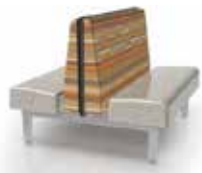

CHARIOT™ mobile/fixed booth

**CHARIOT
BACK to BACK
FIXED BOOTH**

Shown with optional upholstery.

OPTIONS ADDER TO LIST PRICE

UPHOLSTERED STANDARD GRADE 3

PRODUCT NAME	PART #	DESCRIPTION	LIST PRICE	SEAT	BACK	FULLY UPHOLSTERED
42" Long back to back booth assembly includes: back to back frame, fiberglass backs and seats, and a laminated back panel. Optional 6' and 12' clear or custom graphic window dividers are also available	BOOTH20-42B2B	No Window	$6,410	$(50)	$(50)	$(100)
	-6W	6" Clear Window	$7,049			
	-12W	12" Clear Window	$7,183			
	-6W-GR	6" Custom Graphic Window	$7,452			For each increase in fabric grade over Grade 3, add $58 to the list price.
	-12W-GR	12" Custom Graphic Window	$7,665			
48" Long back to back booth assembly includes: back to back frame, fiberglass backs and seats, and a laminated back panel. Optional 6' and 12' clear or custom graphic window dividers are also available	BOOTH20-48B2B	No Window	$6,612	$(75)	$(75)	$(150)
	-6W	6" Clear Window	$7,250			
	-12W	12" Clear Window	$7,452			
	-6W-GR	6" Custom Graphic Window	$7,586			For each increase in fabric grade over Grade 3, add $58 to the list price.
	-12W-GR	12" Custom Graphic Window	$7,934			
60" Long back to back booth assembly includes: back to back frame, fiberglass backs and seats, and a laminated back panel. Optional 6' and 12' clear or custom graphic window dividers are also available	BOOTH20-60B2B	No Window	$6,874	$(100)	$(100)	$(200)
	-6W	6" Clear Window	$7,384			
	-12W	12" Clear Window	$7,586			
	-6W-GR	6" Custom Graphic Window	$7,854			For each increase in fabric grade over Grade 3, add $58 to the list price.
	-12W-GR	12" Custom Graphic Window	$8,068