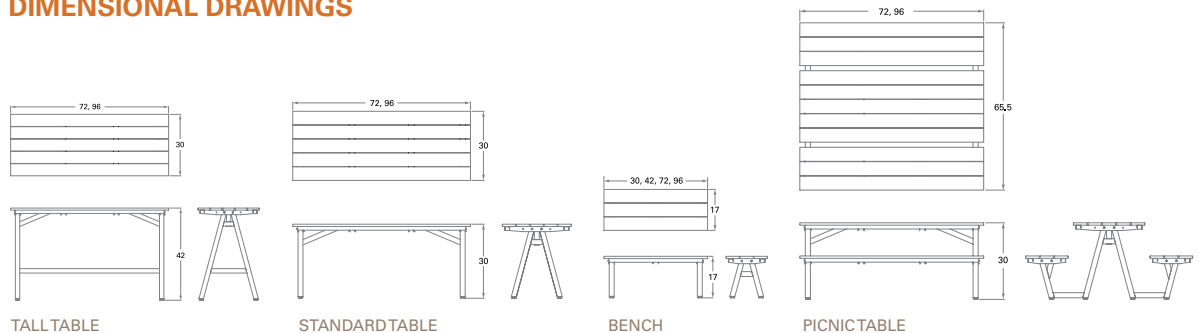

SIZE OPTIONS

- 6' and 8' tables lengths with or without attached benches.
- 30" table width.
- 30" and 42" table heights.
- 30", 42", 72", and 96" bench lengths.

CONFIGURATIONS

- Connected Bench or Stand Alone.
- Small Bench Option (perfect for including ADA compliant locations).
- Flexible ADA Compliant seating options.

SHIPPING

All models ship KD. Legs, glides, casters or anchors need to be attached.

WARRANTY

5 year standard warranty. See our website.

DIMENSIONAL DRAWINGS

SPECIFICATIONS

MODEL NUMBER	DESCRIPTION	TABLE DIMENSIONS H x W x L (in)	FOOTPRINT (in)	SEATING CAPACITY Adult / Child	PRODUCT WEIGHT (lbs)	SHIPPING DIMS W x D x H (in)	SHIPPING WEIGHT (lb)
CENTRA-303072	Centra Table, attached Benches	30 x 28 x 72	65.5 x 72	6 / 8	258	17 x 30 x 72	325
CENTRA-303096	Centra Table, attached Benches	30 x 28 x 96	65.5 x 96	8 / 10	325	17 x 30 x 96	414
CENTRA-303072-TBL	Centra Table	30 x 28 x 72	28 x 72		116	14 x 30 x 72	188
CENTRA-303096-TBL	Centra Table	30 x 28 x 96	28 x 96		145	14 x 30 x 96	239
CENTRA-423072-TBL	Centra Table	42 x 28 x 72	28 x 72		138	14 x 30 x 72	210
CENTRA-423096-TBL	Centra Table	42 x 28 x 96	28 x 96		170	14 x 30 x 96	264
MODEL NUMBER	DESCRIPTION	BENCH DIMENSIONS H x W x L (in)	FOOTPRINT (in)	SEATING CAPACITY per bench Adult / Child	PRODUCT WEIGHT (lbs)	SHIPPING DIMS W x D x H (in)	SHIPPING WEIGHT (lb)
CENTRA-171730-BNCH	30" Centra Bench	17 x 16.75 x 30	16.75 x 30	1 / 1	37	14 x 30 x 72	109
CENTRA-171742-BNCH	42" Centra Bench	17 x 16.75 x 42	16.75 x 42	1 / 2	48	14 x 30 x 72	120
CENTRA-171772-BNCH	72" Centra Bench	17 x 16.75 x 72	16.75 x 72	3 / 4	71	14 x 30 x 72	143
CENTRA-171796-BNCH	96" Centra Bench	17 x 16.75 x 96	16.75 x 96	4 / 6	90	14 x 30 x 96	184