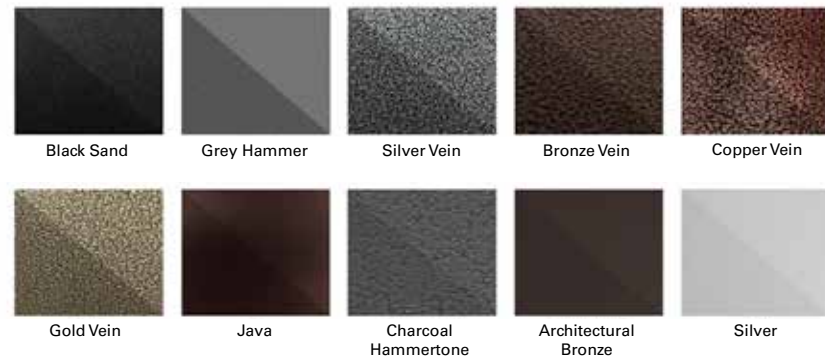

Spree banquet chair

| | PRODUCT NAME | PART # | SEAT WIDTH | ECONOMY FABRIC / COM LIST PRICE | GRADE 2 FABRIC LIST PRICE | GRADE 3 FABRIC LIST PRICE | GRADE 4 FABRIC LIST PRICE | GRADE 5 FABRIC LIST PRICE |
|---|---|------------------|------------|---------------------------------|---------------------------|---------------------------|---------------------------|---------------------------|
|  Spirit Chair | Spirit Side Chair Flex Back | PHBC200-Aeroflex | 20" | \$583 | \$587 | \$600 | \$608 | \$621 |
| |  Spirit Arm Chair Flex Back | PHBC201-Aeroflex | 20" | \$690 | \$693 | \$702 | \$715 | \$728 |
|  Kingsbridge Chair Flex Back | Kingsbridge Chair Flex Back | PHBC401-Aeroflex | 18" | \$641 | \$645 | \$654 | \$666 | \$686 |
| | PRODUCT NAME | PART # | LIST PRICE | | | | | |
| Spree Chair Cart | 19.5"W x 23"L x 5"H (Stacks 8) | PHCART-2 | \$384 | | | | | |

STANDARD FRAME FINISHES

OTHER INFO:

Part Number Example: **PHBC200-Aeroflex.GR2**

| CHAIR NAME AND TYPE | FABRIC GRADE |
|-----------------------------|--------------|
| PHBC200-Aeroflex | GR2 |
| Spirit Side Chair Flex Back | Grade 2 |