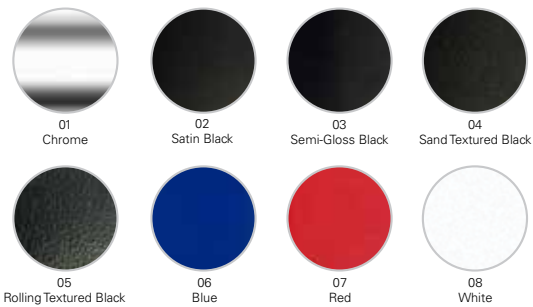

## FINISHES

Standard frame finish is chrome; powder coat finishes may extend lead time.

All Kurpie chairs are available in standard laminate and stain finishes shown. Custom laminates, other laminates and custom stain colors may be available, please call for options.

Minimum order quantity of 5 for any one color.

*Note: Due to limitations in the digital matching, actual colors may appear slightly different.*

### Frame finishes

Chrome is standard; all other colors are powder coated

### Note for Two Tone:

List top finish selection first, then add bottom finish selection (drop last two digits)  
Example for Arborite Fire Red top and Wilson Art Maple bottom: KU-ST5-FL01-S4987911