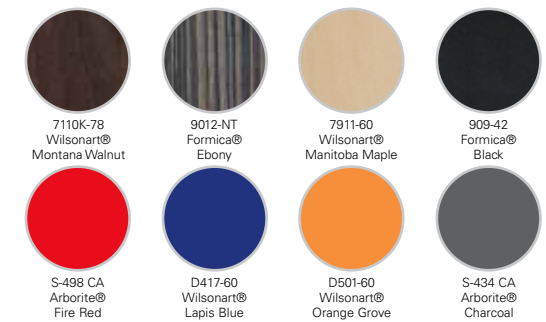

Standard Laminate Finishes

Part Number Explanation:

KU-ST5-F01-S498CA

- Seat Color Number (Laminate or Stain, see list)
- Frame: 01=Chrome or 02=SatIn Black or 03=Semi-Gloss Black or 04=Sand Textured Blac or 05=Rolling Textured Black or 06=Blue or 07=Red or 08=White
- Back Style: F=Full or H=Half or L=Low or R=Round or O=Round w/ Hole or T=Lantana or P= Purse
- Leg Type: S=Sled or L=4 Leg
- Height: ST=Standard Chair or CT=Counter or PU=Pub Height
- Brand: Kurpie

Note for Two Tone:

List top finish selection first, then add bottom finish selection (drop last two digits)
Example for Arborite Fire Red top and Wilson Art Maple bottom: KU-ST5-FL01-S4987911

Purchasing Groups

See our website for our full list of regional and state contracts.