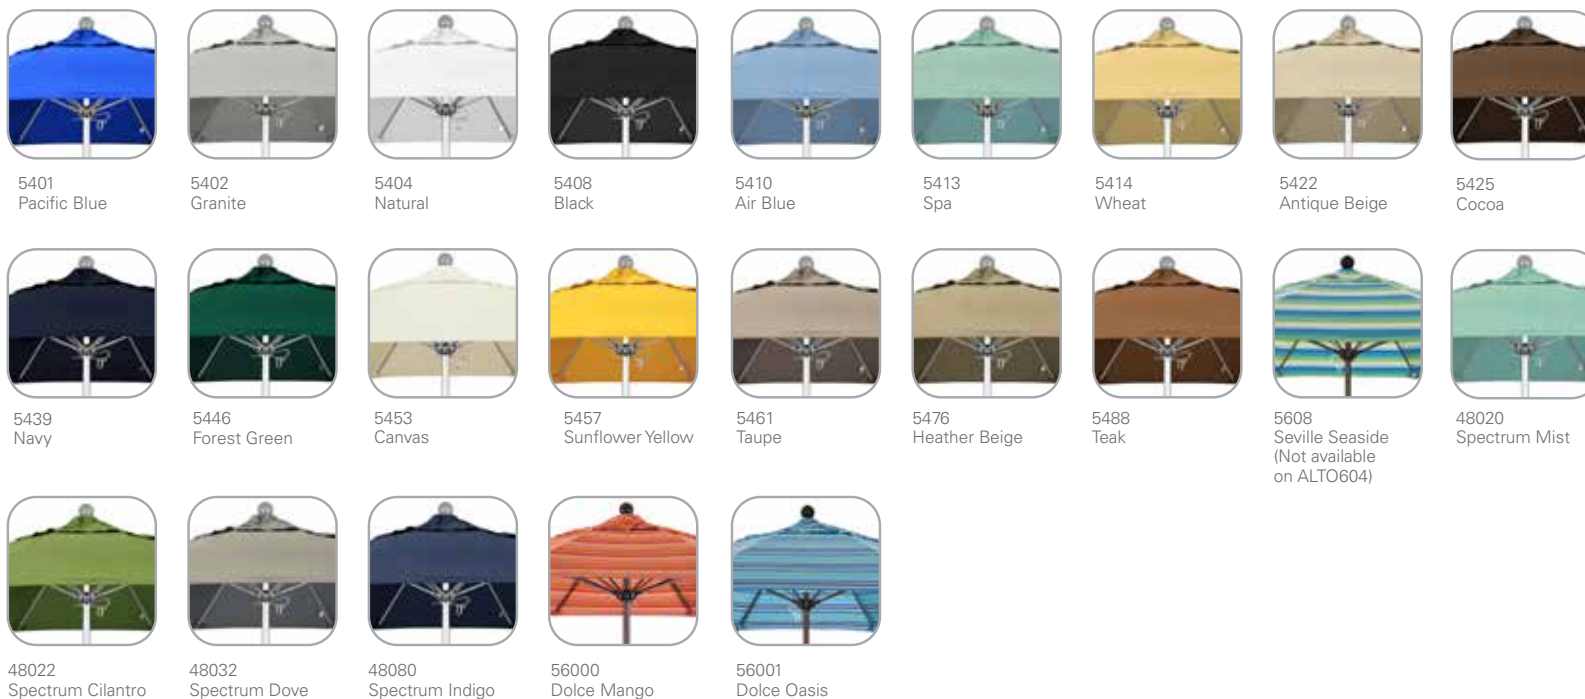

Note: Square umbrellas are made to order. Will incur longer lead time. Square umbrellas with stripes must be ordered in sets of two.

Post Colors

117
Bronze

170
White

002
Silver Anodized

Base Colors

BL
Black

BZ
Bronze

WH
White

	MODEL #	LIST
	CRLY903 Round Cast Iron Base	\$ 858
	<ul style="list-style-type: none"> • 95 lbs • 24"W x 19"H • Black only • Use with Tiki or Covey tables. 	
	CRL100 Square Steel Plate Base	\$1,425
	<ul style="list-style-type: none"> • 100 lbs • 23.75"W x 23.75"L x 23"H • Silver Anodized only • Add on wheels included • Use with Tiki tables and only the 42" high Covey table 	
	CFMT172-XX Round Cast Iron Base with 14" Tube	\$ 585
	<ul style="list-style-type: none"> • 70 lbs • 21"W x 12.25"H and 21"W x 18"H, 14" tube with knob to secure post • Black (-BL), Bronze (-BZ), and White (-WH) • Base with built in wheels for all Tiki and Covey tables • Order PT-CFMT-SBTS-XX in addition for use with Getzen metal tables 	
	PT-CFMT-SBTS-XX 8.25" Tube for Getzen Metal Tables	\$ 95
	<ul style="list-style-type: none"> • 2 lbs • 8.25" tube with knob to secure post • Black (-BL), Bronze (-BZ), and White (-WH) • For use with all Getzen metal tables • Order in addition to base CFMT172-XX • Total height with base is 12" 	

UMBRELLAS commercial

1A Fabric colors

Grade A fabrics are the grade most frequently used are in outdoor furniture. Our umbrellas are constructed to be naturally fade resistant under prolonged sun exposure. Your shade will stay beautiful for years of use.