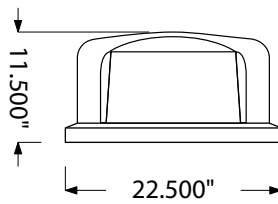

SPEC SHEET OF-32DL
32 GAL. PLASTIC DOME LID

top view

front view

side view

product finish

Construction

High density polyethylene plastic.

Where Used

Fits all of our Getzen 32 gallon round metal receptacles

Weight

10 lbs.