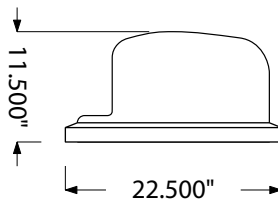

SPEC SHEET OF-32DL
32 GAL. PLASTIC DOME LID

top view

front view

side view

product finish

Construction

High density polyethylene plastic.

Where Used

Fits all of our Getzen 32 gallon round metal receptacles

Weight

10 lbs.