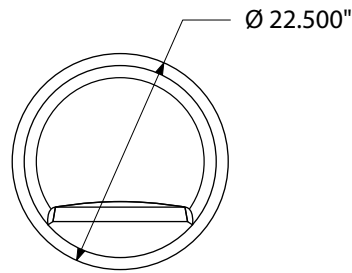

SPEC SHEET OF-32DL
32 GAL. PLASTIC DOME LID

top view

front view

side view

product finish

Construction

High density polyethylene plastic.

Where Used

Fits all of our Getzen 32 gallon round metal receptacles

Weight

10 lbs.