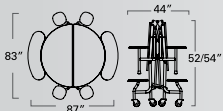

 Made in the USA

5 9 t e l o n g a t e d / s h a p e d q u i c k s p e c s

59T ELONGATED - 12 STOOL
(27"/29" high)
59T0829120EL-S12
59T0827120EL-S12

59T ELONGATED - 10 STOOL (2 WHEELCHAIRS)
(29" high only)
59T0829120EL-S10

59T ELONGATED - 8 STOOL (4 WHEELCHAIRS)
(29" high only)
59T0829120EL-S8

59T ELONGATED - 2 BENCH, 4 STOOL
(27" high only)
59T122760ELB2S4

59T ELONGATED - 8 STOOL
(27" high only)
59T122760EL-S8

59T ROUND - 2 BENCH, 4 STOOL
(27"/29" high)
59T122960RD-B2S4
59T122760RD-B2S4