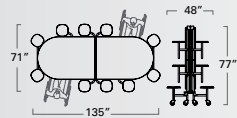

STANDARD HEIGHT FOR DOOR CLEARANCE Our tables easily clear standard 7' door frames.

ELONGATED SHAPE provides maximum usable surface space in a top. Great for multi-purpose spaces.

WHEELCHAIR-ACCESSIBLE MODELS are 32" high and provide access for two to four wheelchairs.

STORAGE LATCH secures table in upright position. Locks table for storage or moving.

EdgeGuard™/SmartEdge EdgeGuard (standard) with 3/4" M3 particle board. SmartEdge with 3/4" M3 particle board. Call for availability.

 Made in the USA

5 9 t e l o n g a t e d / s h a p e d q u i c k s p e c s

59T ELONGATED - 12 STOOL
(27"/29" high)
59T0829120EL-S12
59T0827120EL-S12

59T ELONGATED - 10 STOOL (2 WHEELCHAIRS)
(29" high only)
59T0829120EL-S10

59T ELONGATED - 8 STOOL (4 WHEELCHAIRS)
(29" high only)
59T0829120EL-S8

59T ELONGATED - 2 BENCH, 4 STOOL
(27" high only)
59T122760ELB2S4

59T ELONGATED - 8 STOOL
(27" high only)
59T122760EL-S8

59T ROUND - 2 BENCH, 4 STOOL
(27"/29" high)
59T122960RD-B2S4
59T122760RD-B2S4