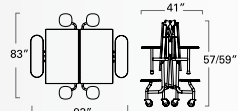

 Made in the USA

5 9 t e l o n g a t e d / s h a p e d q u i c k s p e c s

59T ELONGATED - 12 STOOL
(27"/29" high)
59T0829120EL-S12
59T0827120EL-S12

59T ELONGATED - 10 STOOL (2 WHEELCHAIRS)
(29" high only)
59T0829120EL-S10

59T ELONGATED - 8 STOOL (4 WHEELCHAIRS)
(29" high only)
59T0829120EL-S8

59T ELONGATED - 2 BENCH, 4 STOOL
(27" high only)
59T122760ELB2S4

59T ELONGATED - 8 STOOL
(27" high only)
59T122760EL-S8

59T ROUND - 2 BENCH, 4 STOOL
(27"/29" high)
59T122960RD-B2S4
59T122760RD-B2S4

59T ROUND - 8 STOOL
(27"/29" high)
59T122960RD-S8
59T122760RD-S8

59T ROUND - 4 BENCH
(27"/29" high)
59T122960RD-B4
59T122760RD-B4

59T SQUARE - 2 BENCH/4 STOOL
(27"/29" high)
59T12295263-B2S4
59T12275263-B2S4