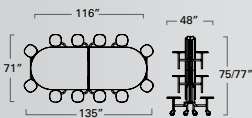

STANDARD HEIGHT FOR DOOR CLEARANCE Our tables easily clear standard 7' door frames.

ELONGATED SHAPE provides maximum usable surface space in a top. Great for multi-purpose spaces.

WHEELCHAIR-ACCESSIBLE MODELS are 32" high and provide access for two to four wheelchairs.

STORAGE LATCH secures table in upright position. Locks table for storage or moving.

EdgeGuard™/SmartEdge EdgeGuard (standard) with 3/4" M3 particle board. SmartEdge with 3/4" M3 particle board. Call for availability.

 Made in the USA

5 9 t e l o n g a t e d / s h a p e d q u i c k s p e c s

59T ELONGATED - 12 STOOL
(27"/29" high)
59T0829120EL-S12
59T0827120EL-S12

59T ELONGATED - 10 STOOL (2 WHEELCHAIRS)
(29" high only)
59T0829120EL-S10