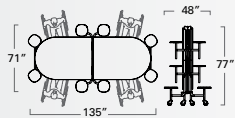

STANDARD HEIGHT FOR DOOR CLEARANCE Our tables easily clear standard 7' door frames.

ELONGATED SHAPE provides maximum usable surface space in a top. Great for multi-purpose spaces.

WHEELCHAIR-ACCESSIBLE MODELS are 32" high and provide access for two to four wheelchairs.

STORAGE LATCH secures table in upright position. Locks table for storage or moving.

EdgeGuard™/SmartEdge EdgeGuard (standard) with 3/4" M3 particle board. SmartEdge with 3/4" M3 particle board. Call for availability.

 Made in the USA

5 9 t e l o n g a t e d / s h a p e d q u i c k s p e c s

59T ELONGATED - 12 STOOL
(27"/29" high)
59T0829120EL-S12
59T0827120EL-S12

59T ELONGATED - 10 STOOL (2 WHEELCHAIRS)
(29" high only)
59T0829120EL-S10

59T ELONGATED - 8 STOOL (4 WHEELCHAIRS)
(29" high only)
59T0829120EL-S8

59T ELONGATED - 2 BENCH, 4 STOOL
(27" high only)
59T122760ELB2S4

59T ELONGATED - 8 STOOL
(27" high only)
59T122760EL-S8

59T ROUND - 2 BENCH, 4 STOOL
(27"/29" high)
59T122960RD-B2S4
59T122760RD-B2S4