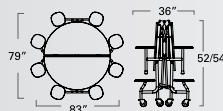

 Made in the USA

5 9 t e l o n g a t e d / s h a p e d q u i c k s p e c s

59T ELONGATED - 12 STOOL
(27"/29" high)
59T0829120EL-S12
59T0827120EL-S12

59T ELONGATED - 10 STOOL (2 WHEELCHAIRS)
(29" high only)
59T0829120EL-S10

59T ELONGATED - 8 STOOL (4 WHEELCHAIRS)
(29" high only)
59T0829120EL-S8

59T ELONGATED - 2 BENCH, 4 STOOL
(27" high only)
59T122760ELB2S4

59T ELONGATED - 8 STOOL
(27" high only)
59T122760EL-S8

59T ROUND - 2 BENCH, 4 STOOL
(27"/29" high)
59T122960RD-B2S4
59T122760RD-B2S4

59T ROUND - 8 STOOL
(27"/29" high)
59T122960RD-S8
59T122760RD-S8

59T ROUND - 4 BENCH
(27"/29" high)
59T122960RD-B4
59T122760RD-B4

59T SQUARE - 2 BENCH/4 STOOL
(27"/29" high)
59T12295263-B2S4
59T12275263-B2S4