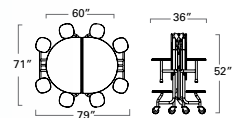

 Made in the USA

5 9 t e l o n g a t e d / s h a p e d q u i c k s p e c s

59T ELONGATED - 12 STOOL
(27"/29" high)
59T0829120EL-S12
59T0827120EL-S12

59T ELONGATED - 10 STOOL (2 WHEELCHAIRS)
(29" high only)
59T0829120EL-S10

59T ELONGATED - 8 STOOL (4 WHEELCHAIRS)
(29" high only)
59T0829120EL-S8

59T ELONGATED - 2 BENCH, 4 STOOL
(27" high only)
59T122760ELB2S4

59T ELONGATED - 8 STOOL
(27" high only)
59T122760EL-S8

59T ROUND - 2 BENCH, 4 STOOL
(27"/29" high)
59T122960RD-B2S4
59T122760RD-B2S4