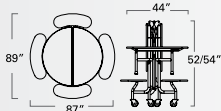

 Made in the USA

5 9 t e l o n g a t e d / s h a p e d q u i c k s p e c s

59T ELONGATED - 12 STOOL
(27"/29" high)
59T0829120EL-S12
59T0827120EL-S12

59T ELONGATED - 10 STOOL (2 WHEELCHAIRS)
(29" high only)
59T0829120EL-S10

59T ELONGATED - 8 STOOL (4 WHEELCHAIRS)
(29" high only)
59T0829120EL-S8

59T ELONGATED - 2 BENCH, 4 STOOL
(27" high only)
59T122760ELB2S4

59T ELONGATED - 8 STOOL
(27" high only)
59T122760EL-S8

59T ROUND - 2 BENCH, 4 STOOL
(27"/29" high)
59T122960RD-B2S4
59T122760RD-B2S4

59T ROUND - 8 STOOL
(27"/29" high)
59T122960RD-S8
59T122760RD-S8

59T ROUND - 4 BENCH
(27"/29" high)
59T122960RD-B4
59T122760RD-B4

59T SQUARE - 2 BENCH/4 STOOL
(27"/29" high)
59T12295263-B2S4
59T12275263-B2S4