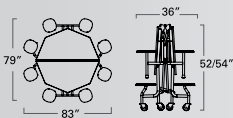

59T ELONGATED - 8 STOOL (4 WHEELCHAIRS)
(29" high only)
59T0829120EL-S8

59T ELONGATED - 2 BENCH, 4 STOOL
(27" high only)
59T122760ELB2S4

59T ELONGATED - 8 STOOL
(27" high only)
59T122760EL-S8

59T ROUND - 2 BENCH, 4 STOOL
(27"/29" high)
59T122960RD-B2S4
59T122760RD-B2S4

59T ROUND - 8 STOOL
(27"/29" high)
59T122960RD-S8
59T122760RD-S8

59T ROUND - 4 BENCH
(27"/29" high)
59T122960RD-B4
59T122760RD-B4

59T SQUARE - 2 BENCH/4 STOOL
(27"/29" high)
59T12295263-B2S4
59T12275263-B2S4

59T SQUARE - 8 STOOL
(27"/29" high)
59T12295263-S8
59T12275263-S8

59T OCTAGON - 8 STOOL
(27"/29" high)
59T122960OC-S8
59T122760OC-S8

59T ROUND - 2 BENCH/ 2 STOOL/ WC
(32" high)
59T123260RD-B2S2

59T ROUND - 6 STOOL/ WC
(32" high)
59T123260RD-S6