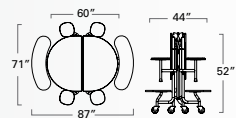

 Made in the USA

5 9 t e l o n g a t e d / s h a p e d q u i c k s p e c s

59T ELONGATED - 12 STOOL
(27"/29" high)
59T0829120EL-S12
59T0827120EL-S12

59T ELONGATED - 10 STOOL (2 WHEELCHAIRS)
(29" high only)
59T0829120EL-S10

59T ELONGATED - 8 STOOL (4 WHEELCHAIRS)
(29" high only)
59T0829120EL-S8

59T ELONGATED - 2 BENCH, 4 STOOL
(27" high only)
59T122760ELB2S4

59T ELONGATED - 8 STOOL
(27" high only)
59T122760EL-S8

59T ROUND - 2 BENCH, 4 STOOL
(27"/29" high)
59T122960RD-B2S4
59T122760RD-B2S4