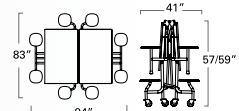

59T ELONGATED - 8 STOOL (4 WHEELCHAIRS)
(29" high only)
59T0829120EL-S8

59T ELONGATED - 2 BENCH, 4 STOOL
(27" high only)
59T122760ELB2S4

59T ELONGATED - 8 STOOL
(27" high only)
59T122760EL-S8

59T ROUND - 2 BENCH, 4 STOOL
(27"/29" high)
59T122960RD-B2S4
59T122760RD-B2S4

59T ROUND - 8 STOOL
(27"/29" high)
59T122960RD-S8
59T122760RD-S8

59T ROUND - 4 BENCH
(27"/29" high)
59T122960RD-B4
59T122760RD-B4

59T SQUARE - 2 BENCH/4 STOOL
(27"/29" high)
59T12295263-B2S4
59T12275263-B2S4