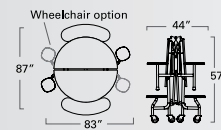

59T ELONGATED - 8 STOOL (4 WHEELCHAIRS)
(29" high only)
59T0829120EL-S8

59T ELONGATED - 2 BENCH, 4 STOOL
(27" high only)
59T122760ELB2S4

59T ELONGATED - 8 STOOL
(27" high only)
59T122760EL-S8

59T ROUND - 2 BENCH, 4 STOOL
(27"/29" high)
59T122960RD-B2S4
59T122760RD-B2S4

59T ROUND - 8 STOOL
(27"/29" high)
59T122960RD-S8
59T122760RD-S8

59T ROUND - 4 BENCH
(27"/29" high)
59T122960RD-B4
59T122760RD-B4

59T SQUARE - 2 BENCH/4 STOOL
(27"/29" high)
59T12295263-B2S4
59T12275263-B2S4

59T SQUARE - 8 STOOL
(27"/29" high)
59T12295263-S8
59T12275263-S8

59T OCTAGON - 8 STOOL
(27"/29" high)
59T122960OC-S8
59T122760OC-S8

59T ROUND - 2 BENCH/ 2 STOOL/ WC
(32" high)
59T123260RD-B2S2

59T ROUND - 6 STOOL/ WC
(32" high)
59T123260RD-S6