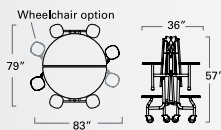

59T ELONGATED - 8 STOOL (4 WHEELCHAIRS)
(29" high only)
59T0829120EL-S8

59T ELONGATED - 2 BENCH, 4 STOOL
(27" high only)
59T122760ELB2S4

59T ELONGATED - 8 STOOL
(27" high only)
59T122760EL-S8

59T ROUND - 2 BENCH, 4 STOOL
(27"/29" high)
59T122960RD-B2S4
59T122760RD-B2S4

59T ROUND - 8 STOOL
(27"/29" high)
59T122960RD-S8
59T122760RD-S8

59T ROUND - 4 BENCH
(27"/29" high)
59T122960RD-B4
59T122760RD-B4

59T SQUARE - 2 BENCH/4 STOOL
(27"/29" high)
59T12295263-B2S4
59T12275263-B2S4

59T SQUARE - 8 STOOL
(27"/29" high)
59T12295263-S8
59T12275263-S8

59T OCTAGON - 8 STOOL
(27"/29" high)
59T122960OC-S8
59T122760OC-S8

59T ROUND - 2 BENCH/ 2 STOOL/ WC
(32" high)
59T123260RD-B2S2

59T ROUND - 6 STOOL/ WC
(32" high)
59T123260RD-S6