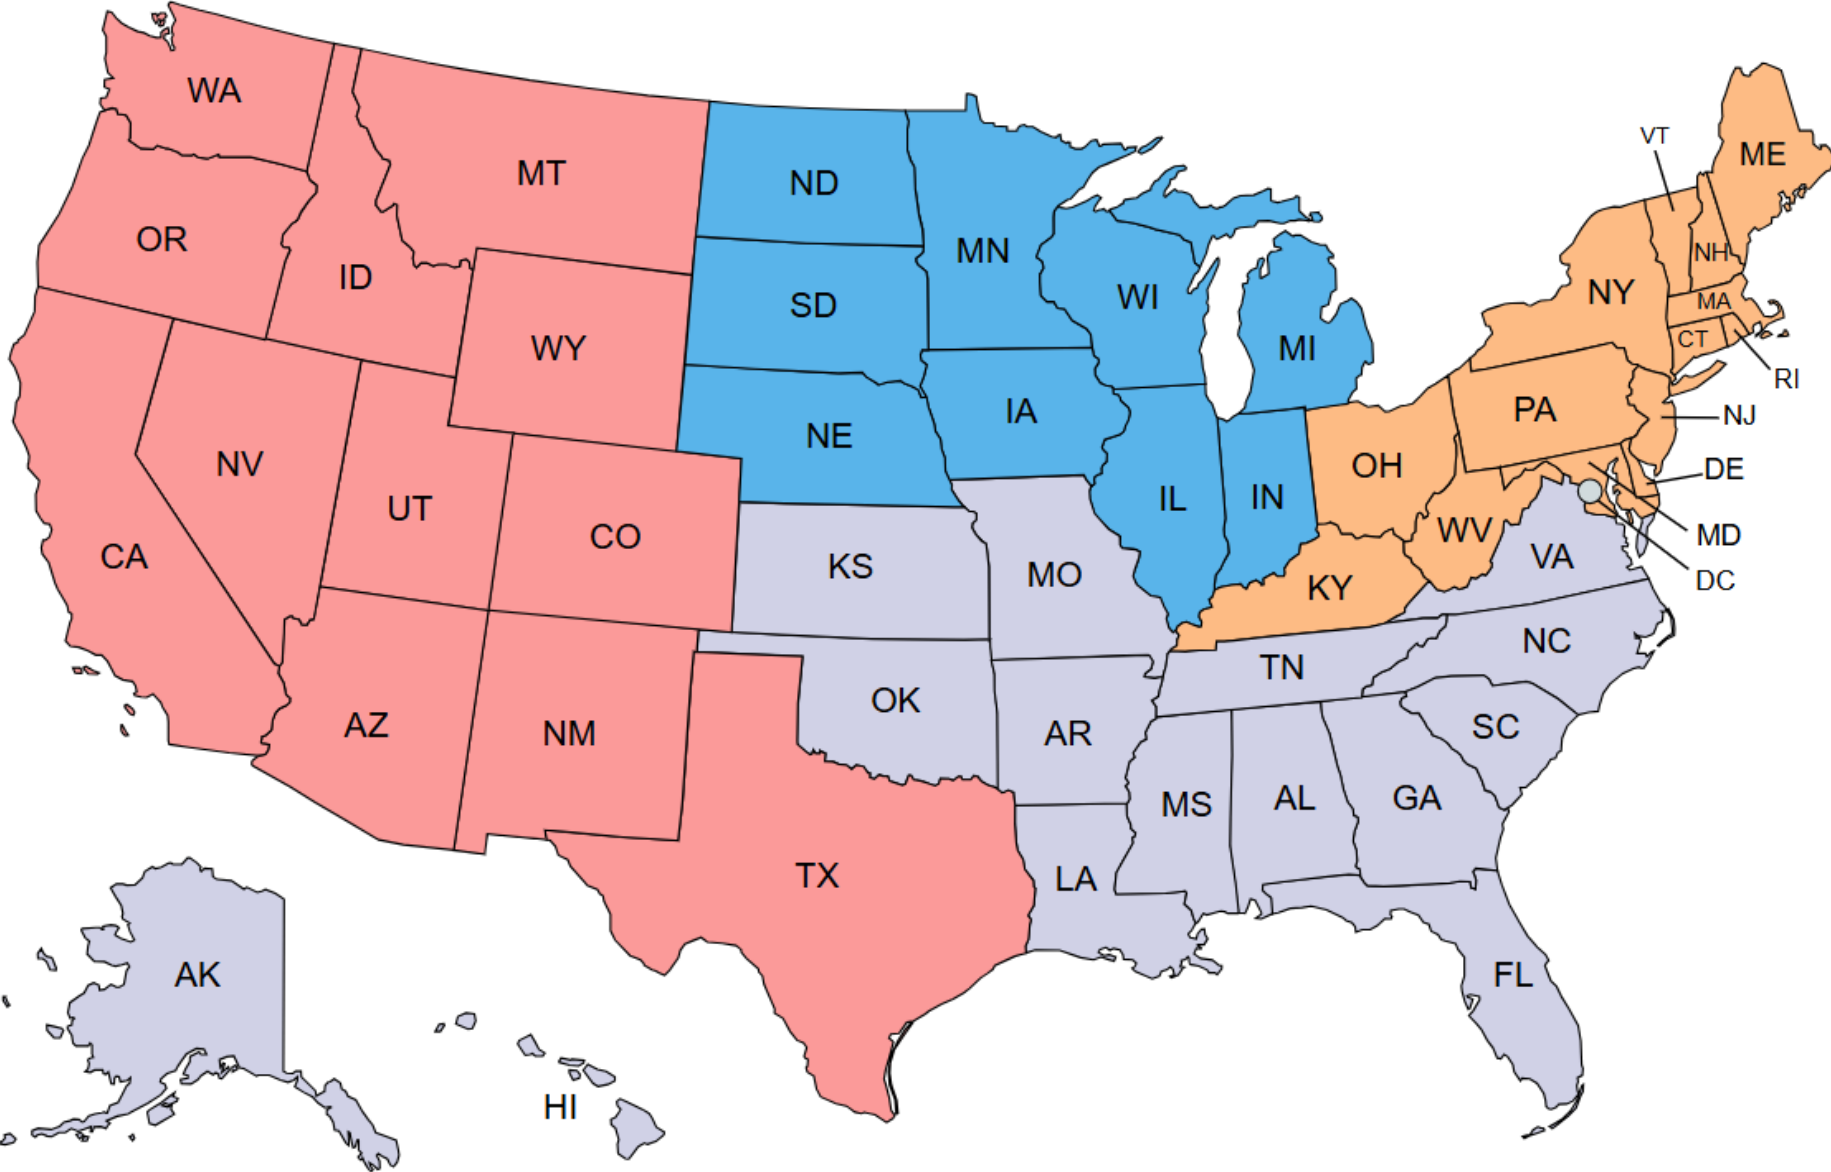

Leo Dederig
[Regional Sales Manager]

Dave Friedman
[Regional Sales Manager]

Jeff Ward
[Regional Sales Manager]

Jon Worthington
[Regional Sales Manager]

Bill Fitzgerald
[Manufacturer Rep]

Customer Service Team Territory Map