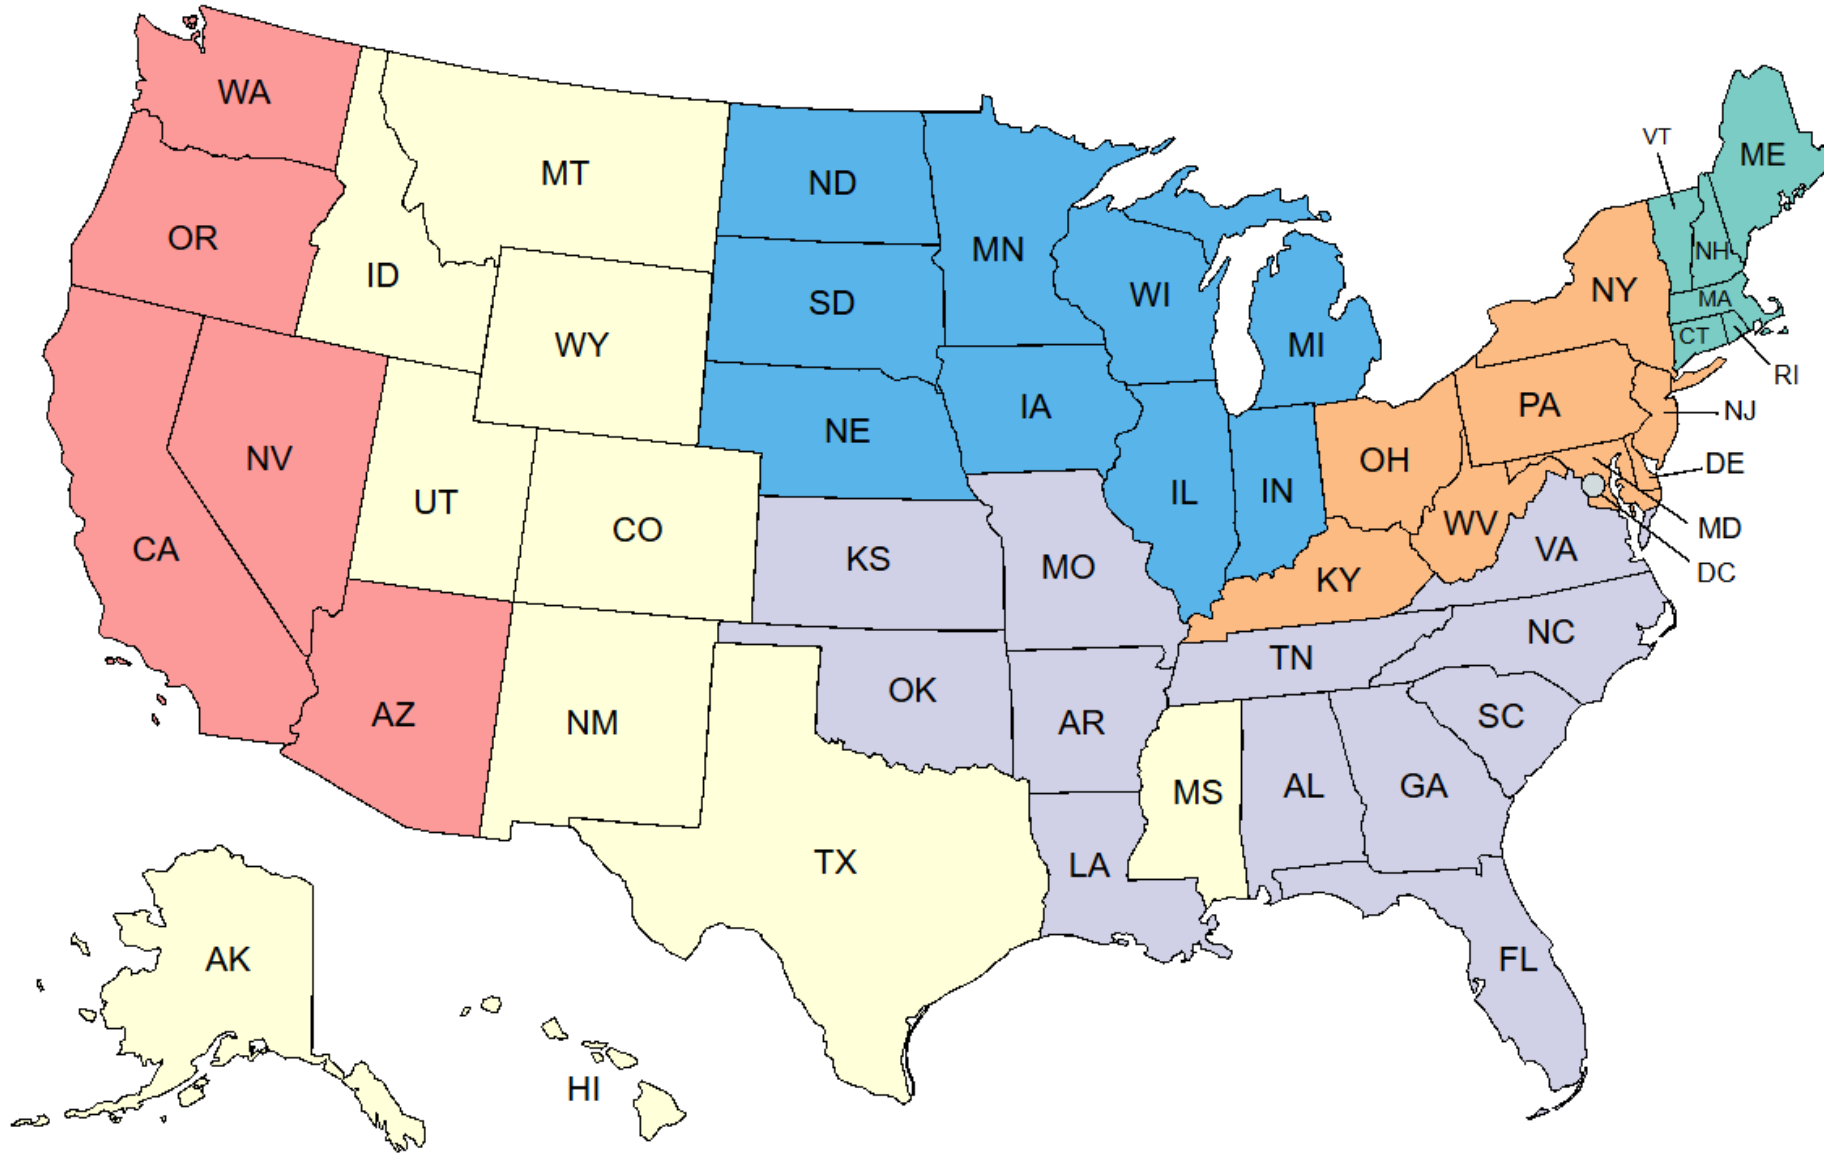

Sales Team Territory Map

Ty Maras
Co-Owner & Vice President
Sales, PHDesign, PHabLAB,
INVENTORCLOUD
[Home States]

Teri Wilson-Ruggles
Director of PHDesign
[Home States]

Jackie Biller
Business Development
Manager PHD/PHabLAB

Leo Dederig
[Regional Sales Manager]

Dave Friedman
[Regional Sales Manager]

Jeff Ward
[Regional Sales Manager]

Jon Worthington
[Regional Sales Manager]

Bill Fitzgerald
[Manufacturer Rep]