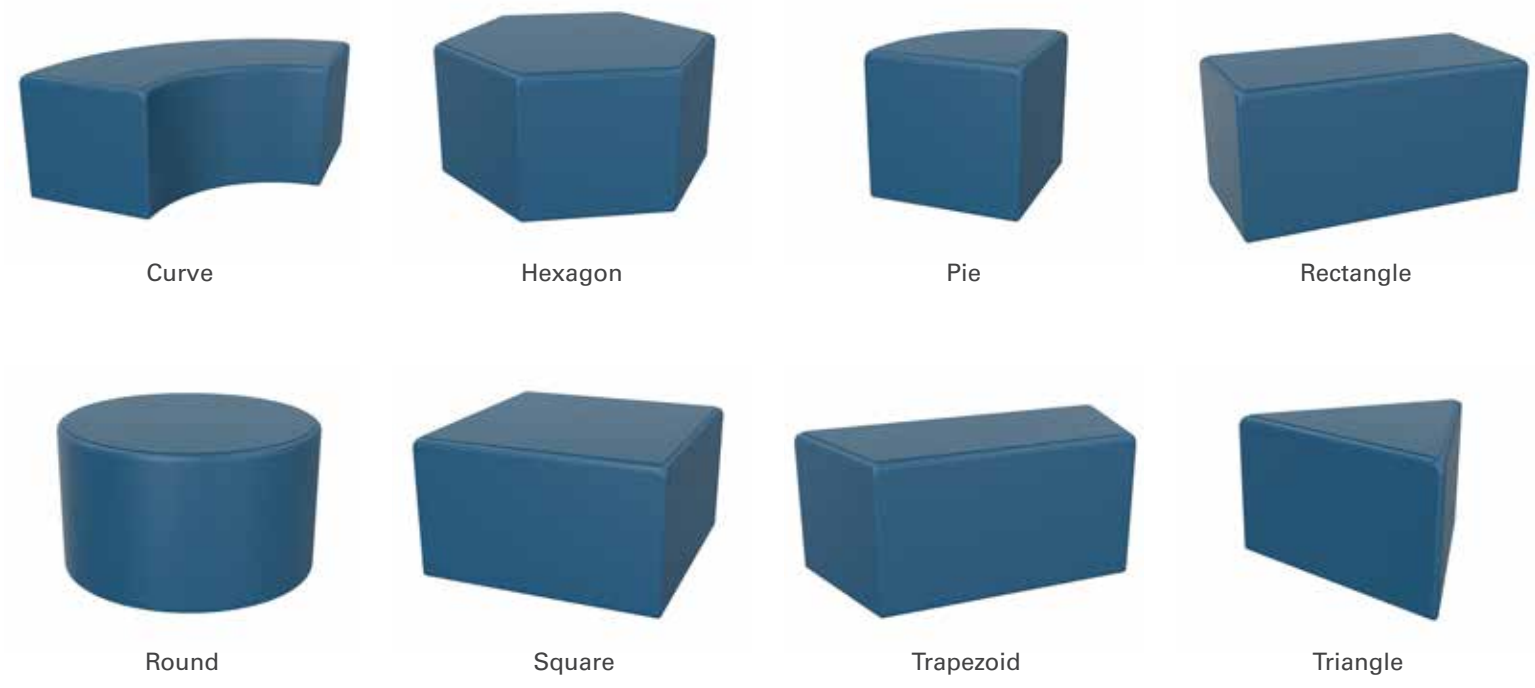

CREATIVE SHAPES.

With a range of shapes available in both ottoman style lounge and occasional tables, users have the ability to create their own configurations.

OTTOMANS

OCCASIONAL TABLES

UPGRADES