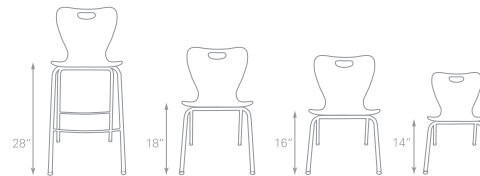

## STACKING CHAIRS

PART NUMBER	DESCRIPTION	LIST PRICE
METHOD-14B	Stackable 4-leg chair, 14" High	\$218
METHOD-16A	Stackable 4-leg chair, 16" High	\$287
METHOD-18A	Stackable 4-leg chair, 18" High	\$298
METHOD-28A	Pub Height 4-leg chair, 28" High	\$432
SES-114XDF	Floor Protection: 1 Gray Felt Base Cap for Glide Base (order 4 per chair)	\$ 12 for set of 4

### PART NUMBER LOGIC

METHOD-HEIGHT-SHELLCOLOR-FRAME

### PART NUMBER EXAMPLE

METHOD-14B-NVY-CHR = Stacking Chair-14" High-Navy Shell Chrome Frame

Additional shell colors available. Minimum quantities and extended lead times apply. Call for information.

### DIMENSIONS