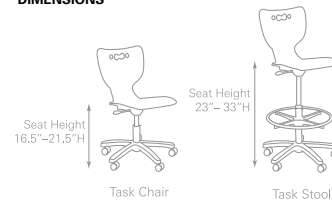

DIMENSIONS

SHELL COLORS

Black (BLK)

FRAME COLOR

Black (BLK)

Purchasing Groups:

See our website for our full list of regional and state contracts.