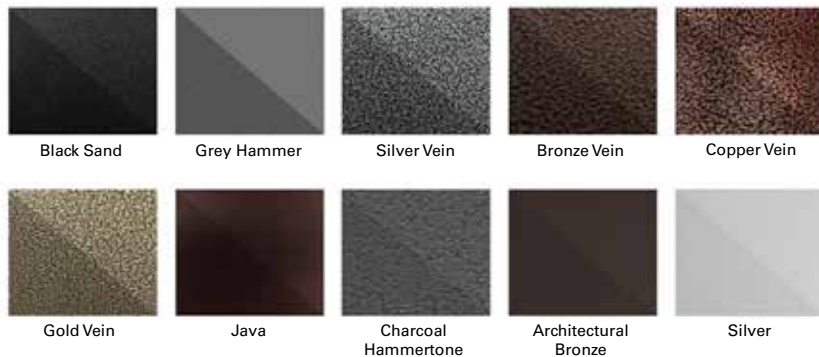

Spree banquet chair

	PRODUCT NAME	PART #	SEAT WIDTH	ECONOMY FABRIC / COM LIST PRICE	GRADE 2 FABRIC LIST PRICE	GRADE 3 FABRIC LIST PRICE	GRADE 4 FABRIC LIST PRICE	GRADE 5 FABRIC LIST PRICE
Spirit Chair 	Spirit Side Chair	PHBC200	20"	$495	$505	$510	$520	$525
	Spirit Arm Chair	PHBC201	20"	$630	$640	$650	$660	$670
Kingsbridge Chair Flex Back 	Kingsbridge Chair	PHBC401	18"	$641	$645	$655	$665	$675
	Kingsbridge Chair Flex Back	PHBC401-Aeroflex	18"	$641	$645	$655	$665	$675

Chair Carts

Carts are available to make moving chairs easy and efficient. See our [website](#) for information.

STANDARD FRAME FINISHES

OTHER INFO:

Part Number Example: **PHBC200.GR2**

CHAIR NAME AND TYPE	FABRIC GRADE
PHBC200	GR2
Spirit Side Chair	Grade 2

Purchasing Groups

See our website for our full list of regional and state contracts.