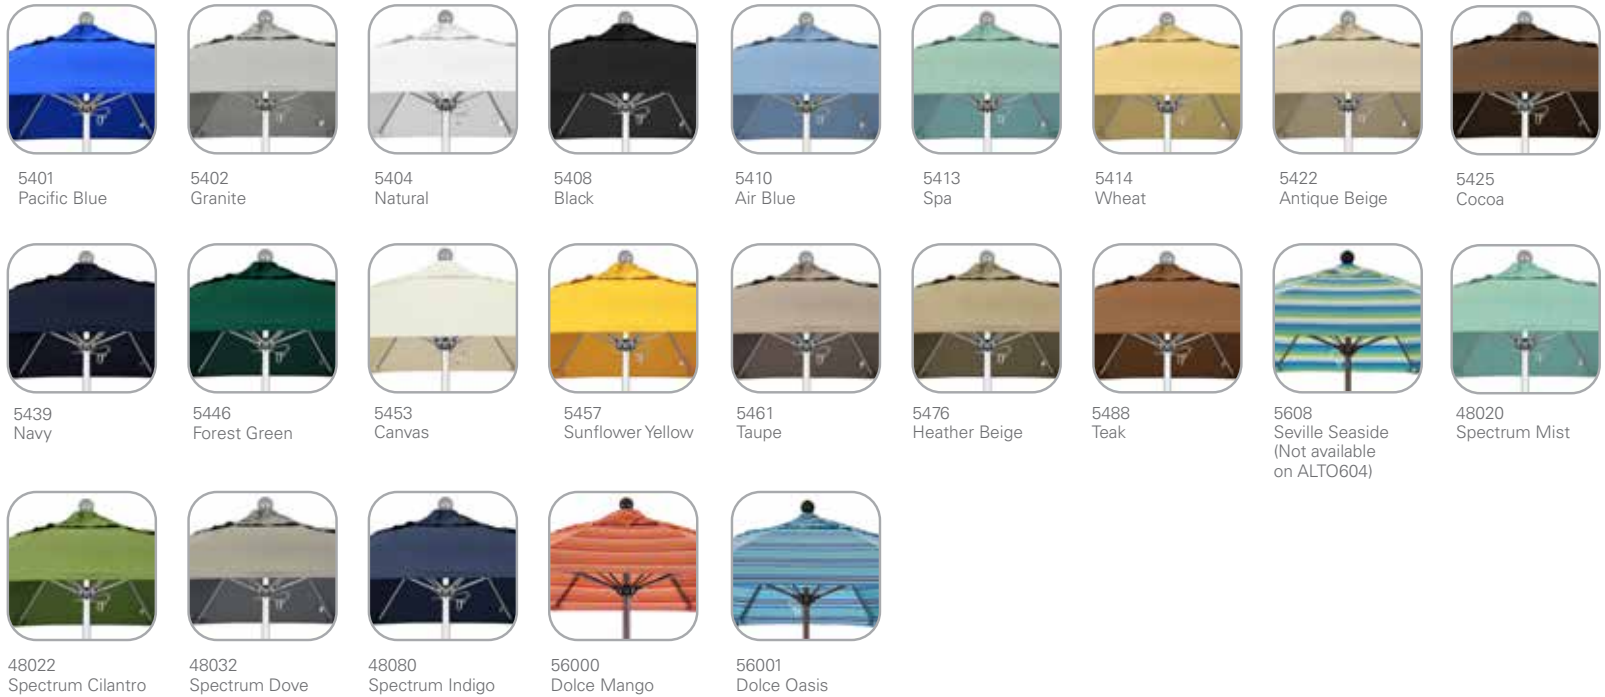

UMBRELLAS commercial

1A Fabric colors

Grade A fabrics are the grade most frequently used are in outdoor furniture. Our umbrellas are constructed to be naturally fade resistant under prolonged sun exposure. Your shade will stay beautiful for years of use.