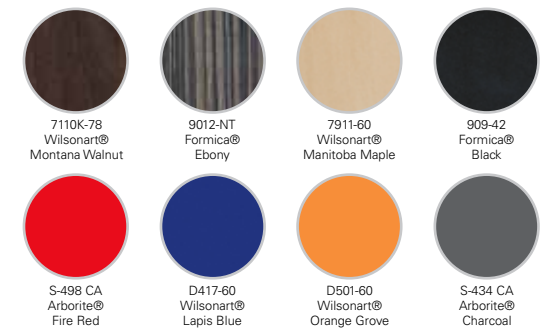

Round Back (R) **Round Back w/ Hole (O)** **Lantana (T)**
Full back with 4 holes

Two Tone Laminate
Additional charge

FINISHES

Standard frame finish is chrome; powder coat finishes may extend lead time.

All Kurpie chairs are available in standard laminate and stain finishes shown. Other laminates and custom stain colors may be available, please call for options.

Minimum order quantity of 5 for any one color.

Note: Due to limitations in the digital matching, actual colors may appear slightly different.

Frame finishes

Chrome is standard; all other colors are powder coated

Standard Stain Finishes

Standard Laminate Finishes

Part Number Explanation:

KU-ST5-F01-S498CA

- Seat Color Number (Laminate or Stain, see list)
- Frame: 01=Chrome or 02=SatIn Black or 03=Semi-Gloss Black or 04=Sand Textured Blac or 05=Rolling Textured Black or 06=Blue or 07=Red or 08=White
- Back Style: F=Full or H=Half or L=Low or R=Round or O=Round w/ Hole or T=Lantana or P= Purse
- Leg Type: S=Sled or L=4 Leg
- Height: ST=Standard Chair or CT=Counter or PU=Pub Height
- Brand: Kurpie

Note for Two Tone:

List top finish selection first, then add bottom finish selection (drop last two digits)
Example for Arborite Fire Red top and Wilson Art Maple bottom: KU-ST5-FL01-S4987911

Purchasing Groups