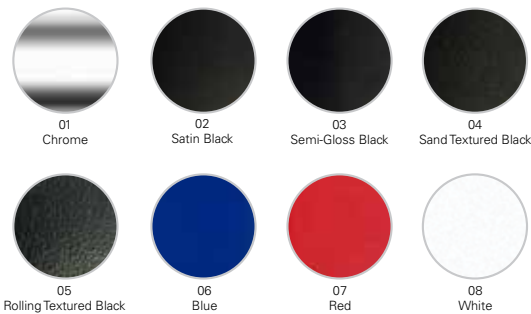

Round Back (R) **Round Back w/ Hole (O)** **Lantana (T)**
Full back with 4 holes

Two Tone Laminate
Additional charge

FINISHES

Standard frame finish is chrome; powder coat finishes may extend lead time.

All Kurpie chairs are available in standard laminate and stain finishes shown. Other laminates and custom stain colors may be available, please call for options.

Minimum order quantity of 5 for any one color.

Note: Due to limitations in the digital matching, actual colors may appear slightly different.

Frame finishes

Chrome is standard; all other colors are powder coated

Standard Stain Finishes

Standard Laminate Finishes

Part Number Explanation:

KU-ST5-F01-S498CA

- Seat Color Number (Laminate or Stain, see list)
- Frame: 01=Chrome or 02=SatIn Black or 03=Semi-Gloss Black or 04=Sand Textured Blac or 05=Rolling Textured Black or 06=Blue or 07=Red or 08=White
- Back Style: F=Full or H=Half or L=Low or R=Round or O=Round w/ Hole or T=Lantana or P= Purse
- Leg Type: S=Sled or L=4 Leg
- Height: ST=Standard Chair or CT=Counter or PU=Pub Height
- Brand: Kurpie

Note for Two Tone:

List top finish selection first, then add bottom finish selection (drop last two digits)
Example for Arborite Fire Red top and Wilson Art Maple bottom: KU-ST5-FL01-S4987911

Purchasing Groups