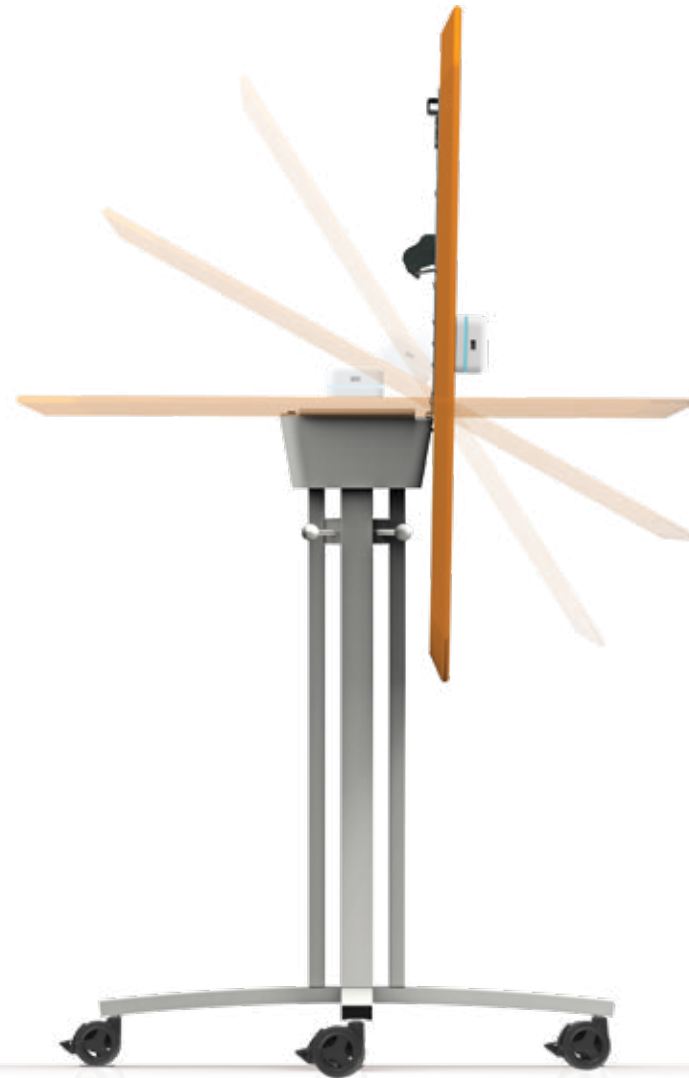

## Mobile table with usb hub for charging mobile devices

- Untethered power
- 4 USB ports
- SmartEdge technology
- Safe and secure lock access for battery compartment

RE-LOAD™

*Untethered Table power  
for mobile devices*

## RE-LOAD™

Reliable, re-chargeable USB power sources built right into a mobile table! No longer are you tethered to a cord, have unsightly trip hazards or need go to the expense of adding outlets to your facility. Over here, over there, wherever you need USB recharging, simply just move the table!

# dazzling details.

RE-LOAD™

The **RE-LOAD** power/recharging unit features one USB port per side (four total) and is available in white, black and light grey. Charge or power any smart phone or tablet. When the battery needs to be exchanged, the glowing blue light becomes a glowing red light signifying it is time to replace the battery with a fresh recharged battery. The charger will cease to charge when glowing red.

**casters** Each **RE-LOAD** table comes equipped with 2-3/8" lockable, heavy duty, stylish casters, suitable for any indoor environment. Glides are available upon request.

**backpack hooks** Stylish back pack hooks are standard for all pub-height **RE-LOAD** tables.