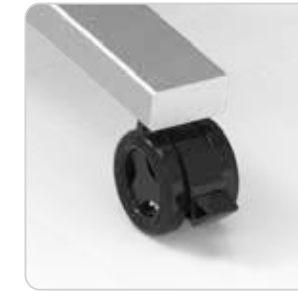

# dazzling details.

RE-LOAD™

The **RE-LOAD** power/recharging unit features one USB port per side (four total) and is available in white, black and light grey. Charge or power any smart phone or tablet. When the battery needs to be exchanged, the glowing blue light becomes a glowing red light signifying it is time to replace the battery with a fresh recharged battery. The charger will cease to charge when glowing red.