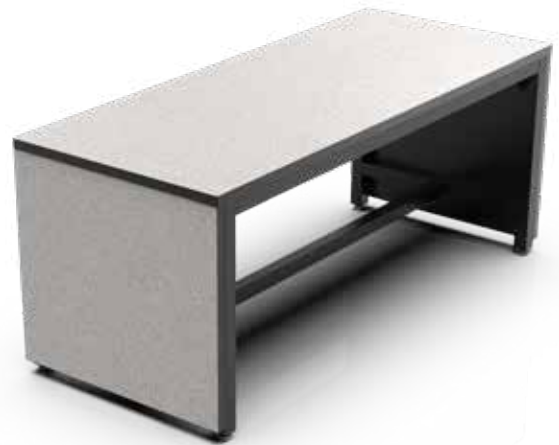

SYNERGY

A table built for two sided seating and collaboration

TOPS

- Standard Weight Top Construction – 1-1/8" M3 industrial grade 45# density particle board. Constructed with HPL (decorative laminate) on the top side and a balanced backer on the bottom.
- Choose your laminate color from Wilsonart™. Palmer Hamilton standards are all those ending with '-38' or '-60'. Exceptions apply to colors that begin with 'Y' or end with a 'K-38' or 'K-60'. Premium colors are subject to an upcharge.
- Custom logo laminates on top only or top and sides are available at an upcharge.
- Butcher Block Top – 1-1/4" thick face-glued, finger joint rails finished with a clear catalyzed lacquer. Wood consists of standard mixed hardwoods, a variation of different species containing similar color and grain patterns. Edge profile is 1/8" eased edge. Available at an upcharge.

EDGES

- Standard is EdgeGuard™, a sprayed-on polyurea eased edge treatment that provides superior resistance to moisture, eliminates unsanitary food traps, and is extremely tamper resistant. Edges stay sealed, preventing peeling and chipping. Durable for many years of use.
- Optional edge is a PVC flat edge, available in fashion colors

EdgeGuard™ corner

A table built for two sided seating and collaboration

FRAME

- Gauge of Steel – 2" square 16-gauge
- Durable powder coat finish, in standard frame colors
- Available in 30, 36, and 42" heights
- Available with modesty panel in center

FOOT OPTIONS

- Glides: Adjustable 1-3/4" diameter non-swivel glides with durable Delrin® (standard)
- Casters: 4" total lock casters (wheel & rotation) with non-marking rubber wheels (at additional charge)