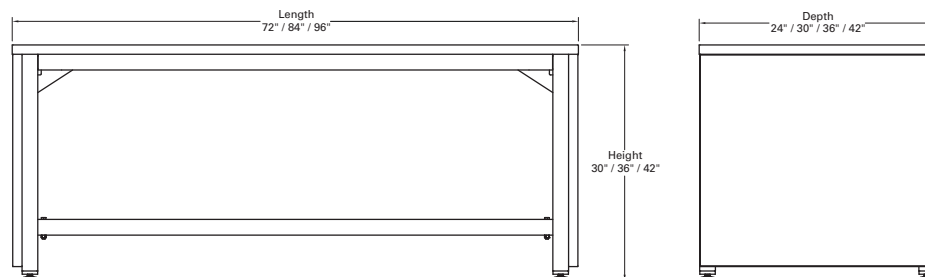

WARRANTY

- See Palmer Hamilton Warranty at palmerhamilton.com/resources/warranty

SHIPPING

- Ships KD

Specifications

PART NUMBER	DIMENSIONS H x W x L (in)	SEATING CAPACITY	PRODUCT WEIGHT	SHIPPING DIMS H x W x L (in)	SHIPPING WEIGHT
SYNERGY21-302472	30 x 24 x 72	4	170	18" x 27.5 x 76.5	192
SYNERGY21-302484	30 x 24 x 84	6	179	18" x 32 x 92	211
SYNERGY21-302496	30 x 24 x 96	8	193	18" x 34 x 108	232
SYNERGY21-303072	30 x 30 x 72	4	192	18" x 31.5 x 74	217
SYNERGY21-303084	30 x 30 x 84	6	208	18" x 32 x 92	240
SYNERGY21-303096	30 x 30 x 96	8	224	18" x 34 x 108	263
SYNERGY21-303672	30 x 36 x 72	wheelchair access +	223	18" x 48 x 84	266
SYNERGY21-303684	30 x 36 x 84	wheelchair access +	242	18" x 48 x 84	285
SYNERGY21-303696	30 x 36 x 96	wheelchair access +	260	18" x 45 x 116	316
SYNERGY21-304272	30 x 42 x 72	wheelchair access +	250	18 x 48 x 84	293
SYNERGY21-304284	30 x 42 x 84	wheelchair access +	271	18 x 48 x 84	314
SYNERGY21-304296	30 x 42 x 96	wheelchair access +	291	18 x 45 x 116	347
SYNERGY21-362472	36 x 24 x 72	4	178	18 x 27.5 x 76.5	200
SYNERGY21-362484	36 x 24 x 84	6	192	18 x 32 x 92	224
SYNERGY21-362496	36 x 24 x 96	8	206	18 x 34 x 108	245
SYNERGY21-363072	36 x 30 x 72	4	207	18 x 31.5 x 74	232
SYNERGY21-363084	36 x 30 x 84	6	224	18 x 32 x 92	256
SYNERGY21-363096	36 x 30 x 96	8	240	18 x 34 x 108	279
SYNERGY21-363672	36 x 36 x 72	wheelchair access +	241	18 x 48 x 84	284
SYNERGY21-363684	36 x 36 x 84	wheelchair access +	260	18 x 48 x 84	303
SYNERGY21-363696	36H 36 x 96	wheelchair access +	278	18 x 45 x 116	334
SYNERGY21-364272	36 x 42 x 72	wheelchair access +	270	18 x 48 x 84	313
SYNERGY21-364284	36 x 42 x 84	wheelchair access +	291	18 x 48 x 84	334
SYNERGY21-364296	36 x 42 x 96	wheelchair access +	311	18 x 45 x 116	367
SYNERGY21-422472	42 x 24 x 72	4	191	18 x 27.5 x 76.5	213
SYNERGY21-422484	42 x 24 x 84	6	205	18 x 32 x 92	237
SYNERGY21-422496	42 x 24 x 96	8	219	18 x 34 x 108	258
SYNERGY21-423072	42 x 30 x 72	4	222	18 x 31.5 x 74	247
SYNERGY21-423084	42 x 30 x 84	6	238	18 x 32 x 92	270
SYNERGY21-423096	42 x 30 x 96	8	254	18 x 34 x 108	293
SYNERGY21-423672	42 x 36 x 72	4	253	18 x 48 x 84	296
SYNERGY21-423684	42 x 36 x 84	6	271	18 x 48 x 84	314
SYNERGY21-423696	42 x 36 x 96	8	290	18 x 45 x 116	346
SYNERGY21-424272	42 x 42 x 72	4	284	18 x 48 x 84	327
SYNERGY21-424284	42 x 42 x 84	6	305	18 x 48 x 84	348
SYNERGY21-424296	42 x 42 x 96	8	326	18 x 45 x 116	382
MODESTY PANELS					
SYNERGY21-MODPNL-72	Modesty Panel 72L		18	2 x 27.5 x 76.5	40
SYNERGY21-MODPNL-84	Modesty Panel 84L		21	2 x 32 x 92	53
SYNERGY21-MODPNL-96	Modesty Panel 96L		24	2 x 34 x 108	63